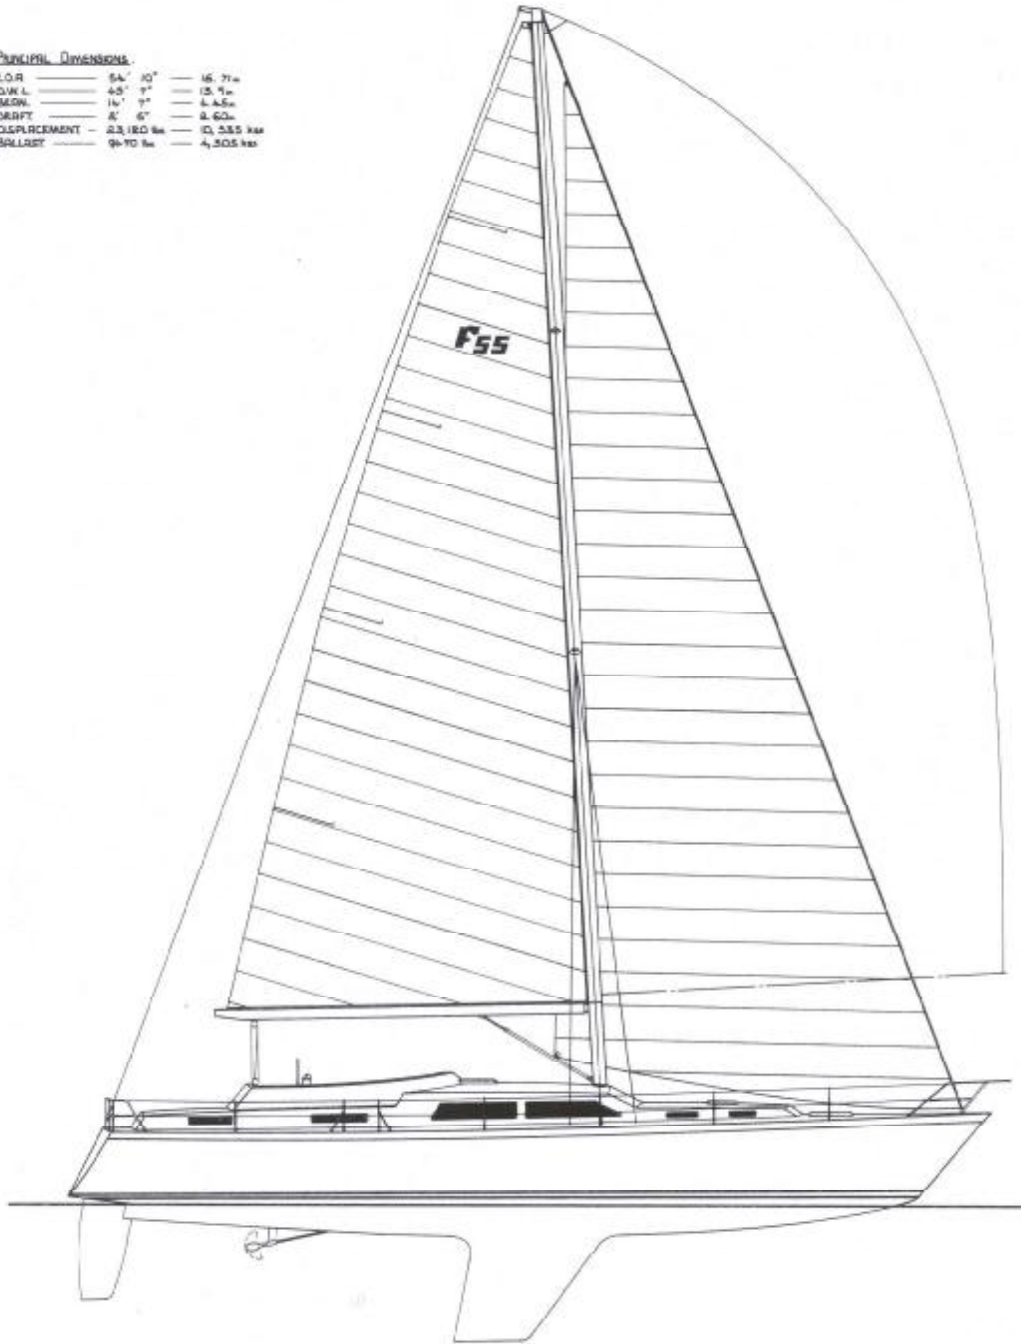

Principal Dimensions

LOA	56' 10"	16.77m
QUICK	45' 7"	13.9m
BEEN	14' 7"	4.45m
DEPT	8' 6"	2.62m
DISPLACEMENT	23,180 lbs	10,535 kg
BALLAST	9,170 lbs	4,165 kg

BRUCE PERKINS YACHTS, INC.	
P.O. Box 31657, Hingham, MA 01943 U.S.A.	
F55 - FIFTY CLASSIC Sloop	
Scale: 1/4" = 1'-0"	Sheet No.: 86
Scale: Plan: 1/8" = 1'-0"	© Bruce Perkins Yachts, Inc.
Revised: 10/77	Sheet No.: 57-4