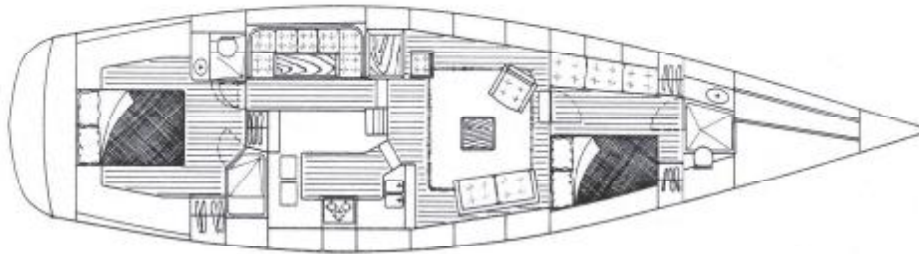

Principal Dimensions

LOA	56' 10"	16.77m
QUICK	45' 7"	13.9m
BEEN	14' 7"	4.45m
DEPT	8' 6"	2.62m
DISPLACEMENT	23,180 lbs	10,535 kg
BALLAST	9,170 lbs	4,165 kg

BRUCE PERKINS YACHTS, INC.	
P.O. Box 31657, Hingham, MA 01943 U.S.A.	
F55 - FIFTY CLASSIC Sloop	
Scale: 1/4" = 1'-0"	Sheet No.: 86
Scale: Plan: 1/8" = 1'-0"	© Bruce Perkins Yachts, Inc.
Revised: 10/77	Sheet No.: 57-4