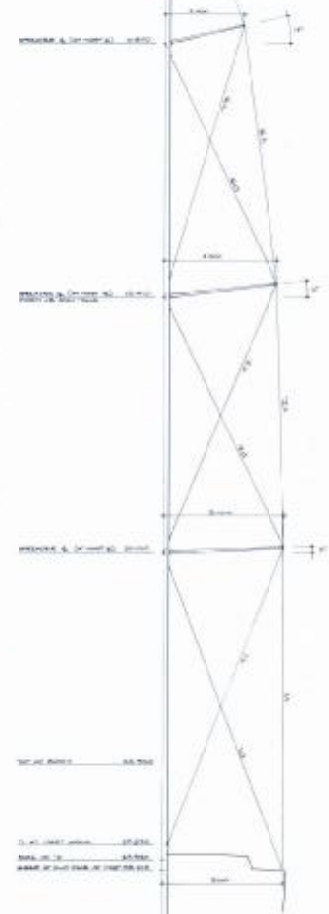

001 00 74 0.000
 002 00 00 0.000
 003 00 00 0.000
 004 00 00 0.000

BRUCE FARR[®] AND ASSOC., INC. 10 BOX 180 LAMONA, MO 64453 USA		
CONCEPT 000 FOX-OBSCURE YACHTS, INC.		
DATE 1/50	DRAWN BY BRUCE FARR	REVISION 176
CHECKED BY BRUCE FARR	PROJECT NO. 000	SHEET NO. 6