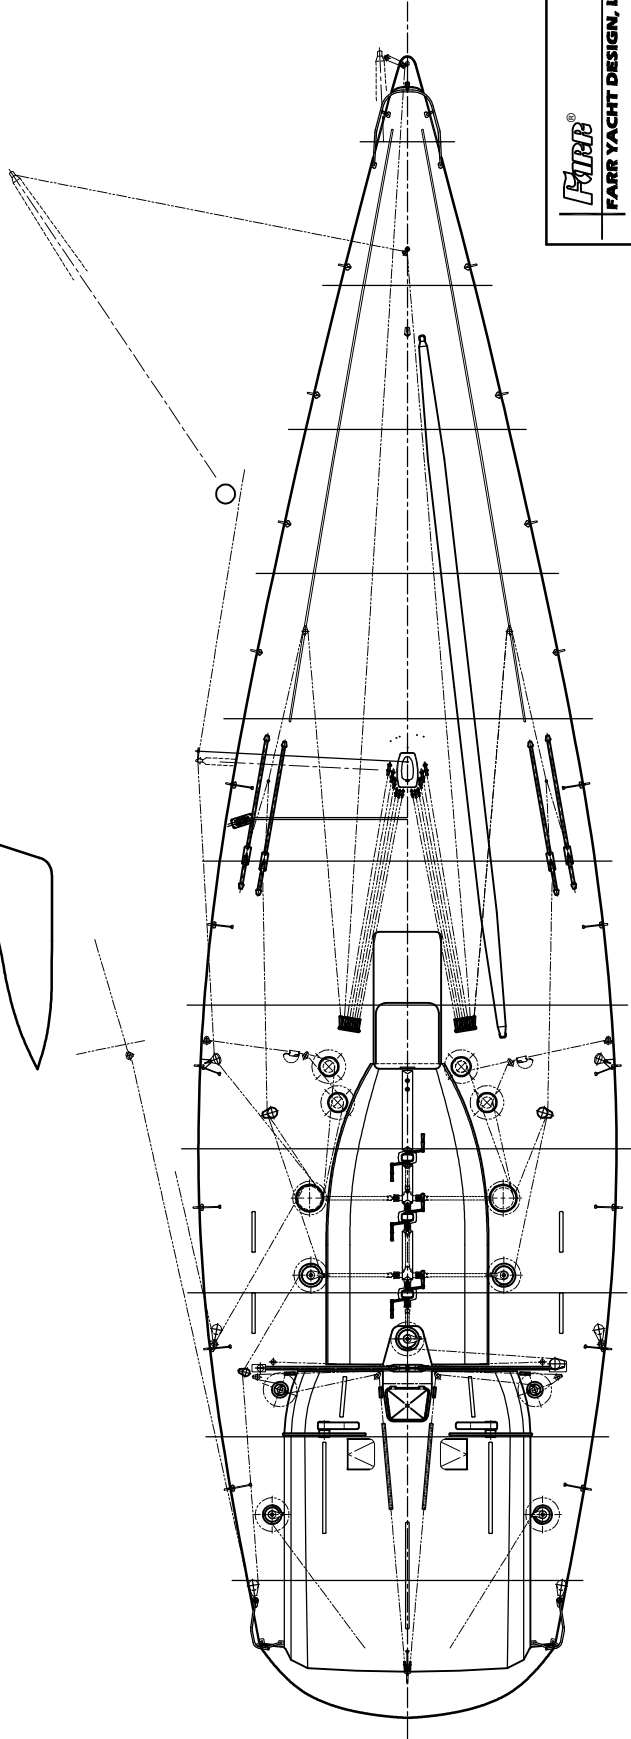

COPYRIGHT

FARR
FARR YACHT DESIGN, LTD.

82' MAXI
"GRAND ASTRAL"

© 10/21/03

SCALE NOT TO SCALE DESIGN No. 309

TITLE PROMO DECK DRAWING No. 309 PR 109