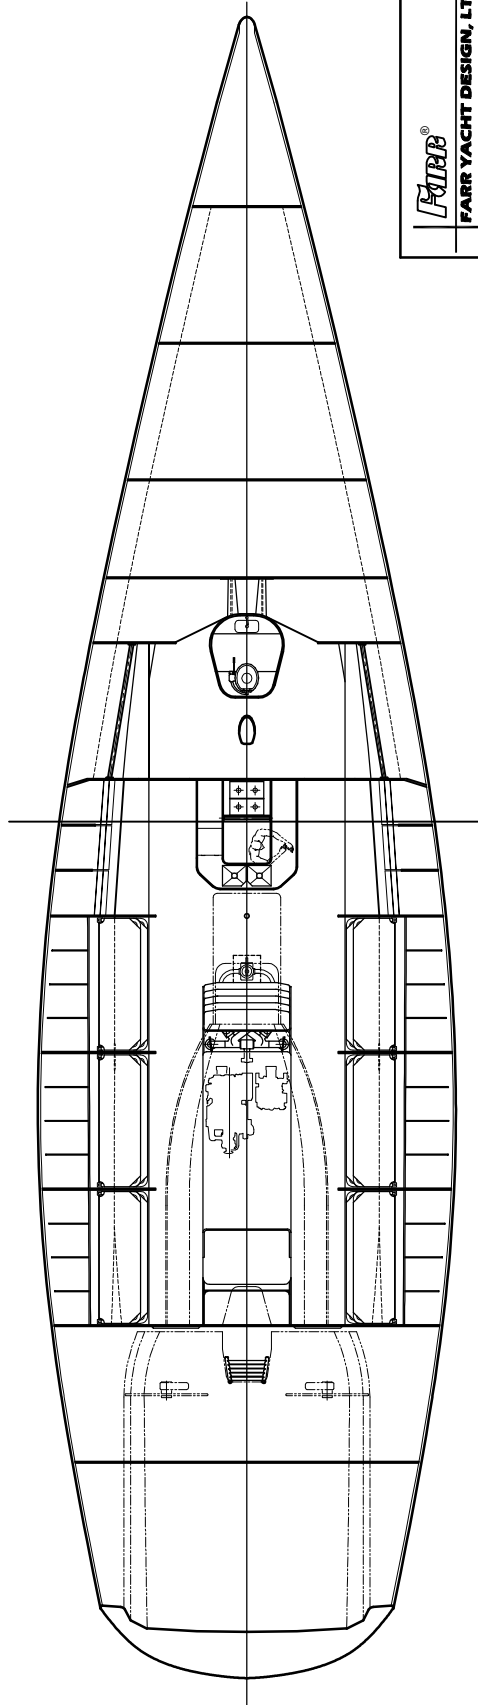

COPYRIGHT

FARR YACHT DESIGN, LTD.

82' MAXI
"GRAND AUSTRIAL"

© 10/21/03

SCALE NOT TO SCALE DESIGN NO. 309

TITLE PROMO INTERIOR DRAWING NO. 309 PR 110