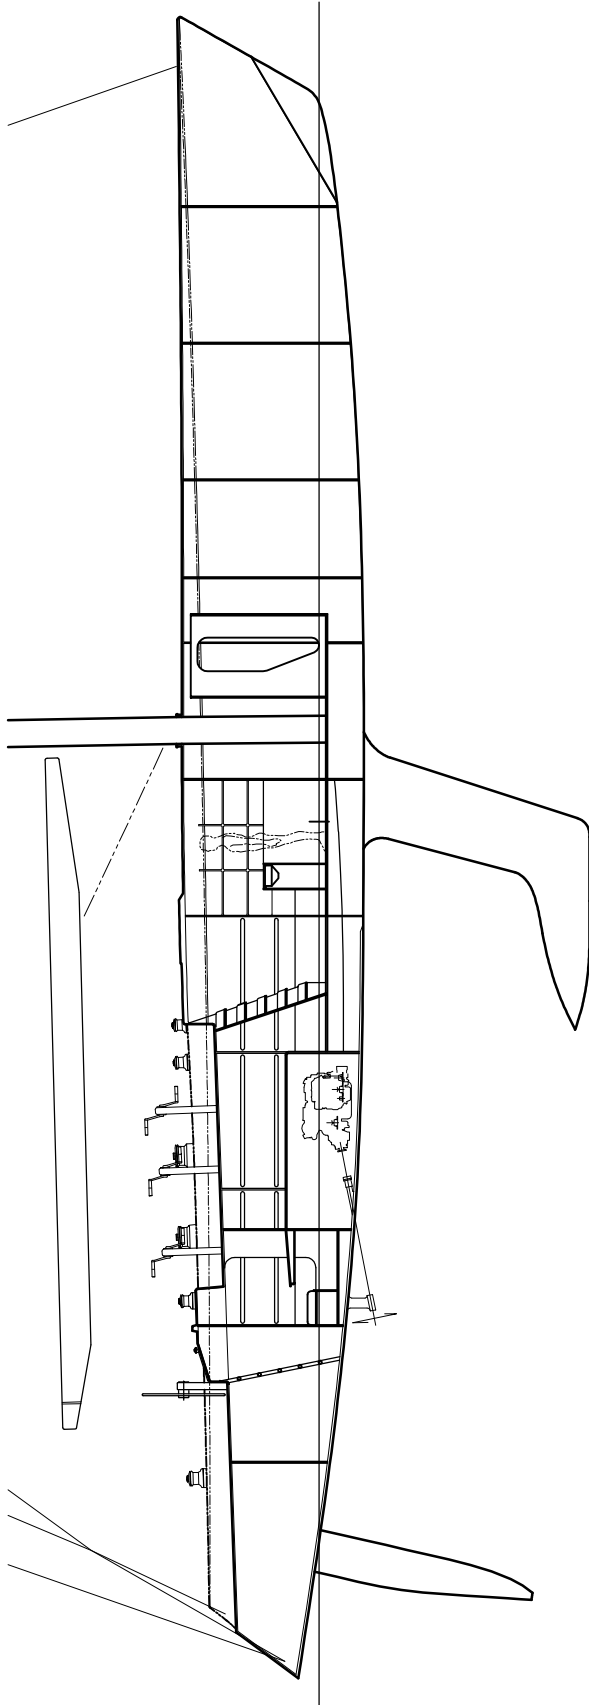

COPYRIGHT

FARR YACHT DESIGN, LTD.

82' MAXI
"GRAND AUSTRIAL"

© 10/21/03

SCALE NOT TO SCALE DESIGN NO. 309

TITLE PROMO INTERIOR DRAWING NO. 309 PR 110