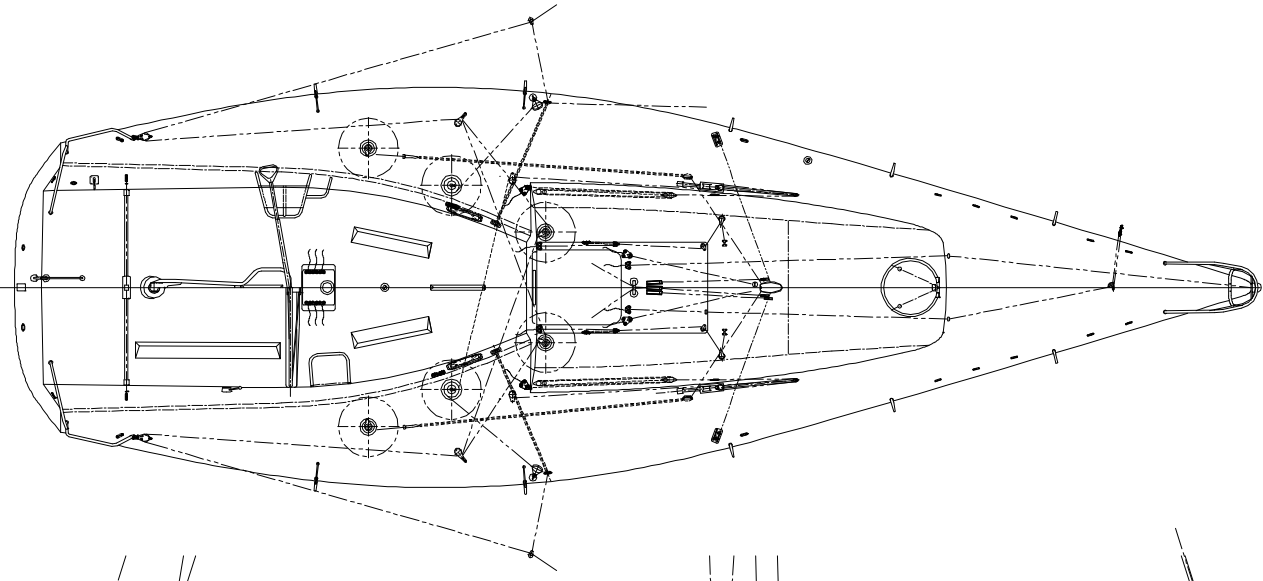

COPYRIGHT

FARR 40 ONE DESIGN

FARR
YACHT DESIGN

© 12/29/2010

DESIGN No. 374

TITLE PROMOTIONAL SPEC LAYOUT AND INTERIOR ARRANGEMENT DRAWING No. PROMOTIONAL STUDY PLAN

SCALE NOT TO SCALE