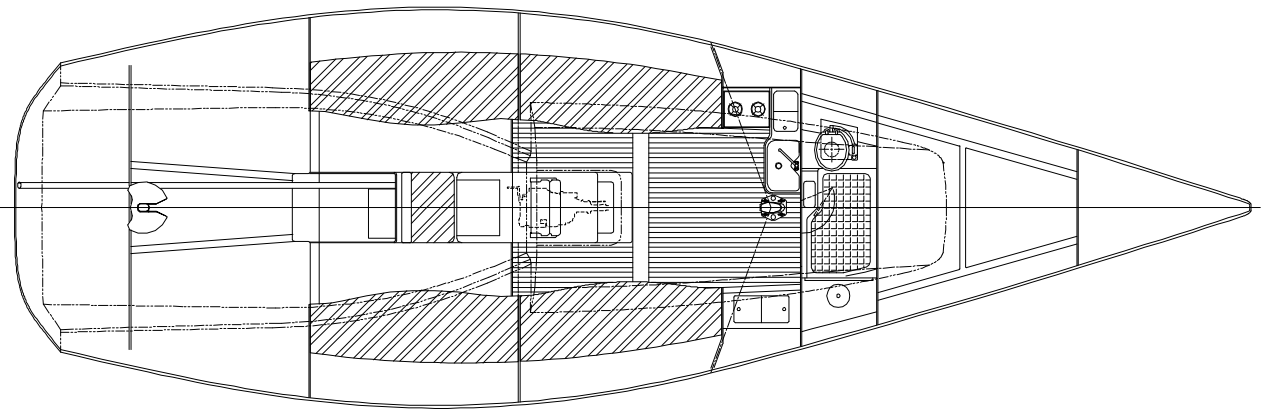

COPYRIGHT

FARR 40 ONE DESIGN

FARR
YACHT DESIGN

© 12/29/2010

DESIGN No. 374

TITLE PROMOTIONAL SPEC LAYOUT AND INTERIOR ARRANGEMENT DRAWING No. PROMOTIONAL STUDY PLAN

SCALE NOT TO SCALE