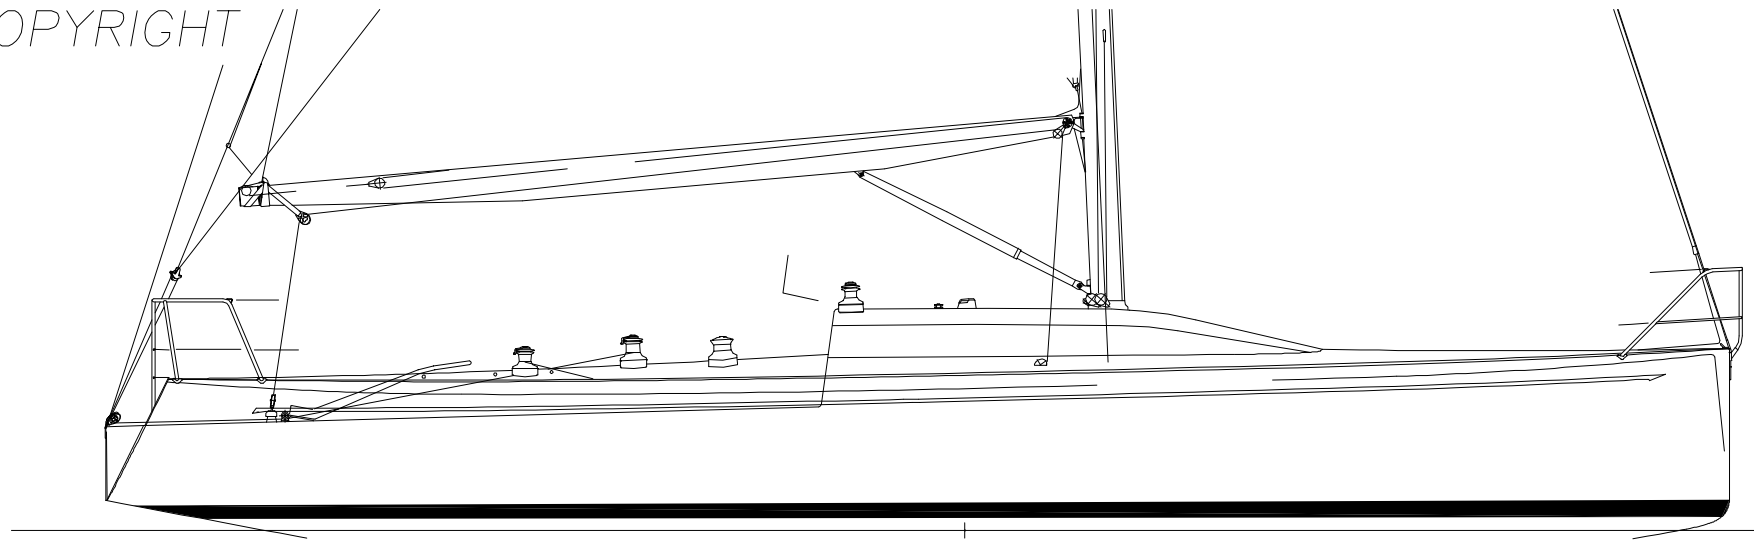

COPYRIGHT

**BRUCE PARR**® AND ASSOC., INC.  
P.O. BOX 4964 ANNAPOLIS, MD. 21403, U.S.A.

ILC 40 RACING YACHT

© 5-16-97

SCALE	NOT TO SCALE	DESIGN No.	412
TITLE	PROMOTIONAL DECK LAYOUT	DRAWING No.	PROMDECK