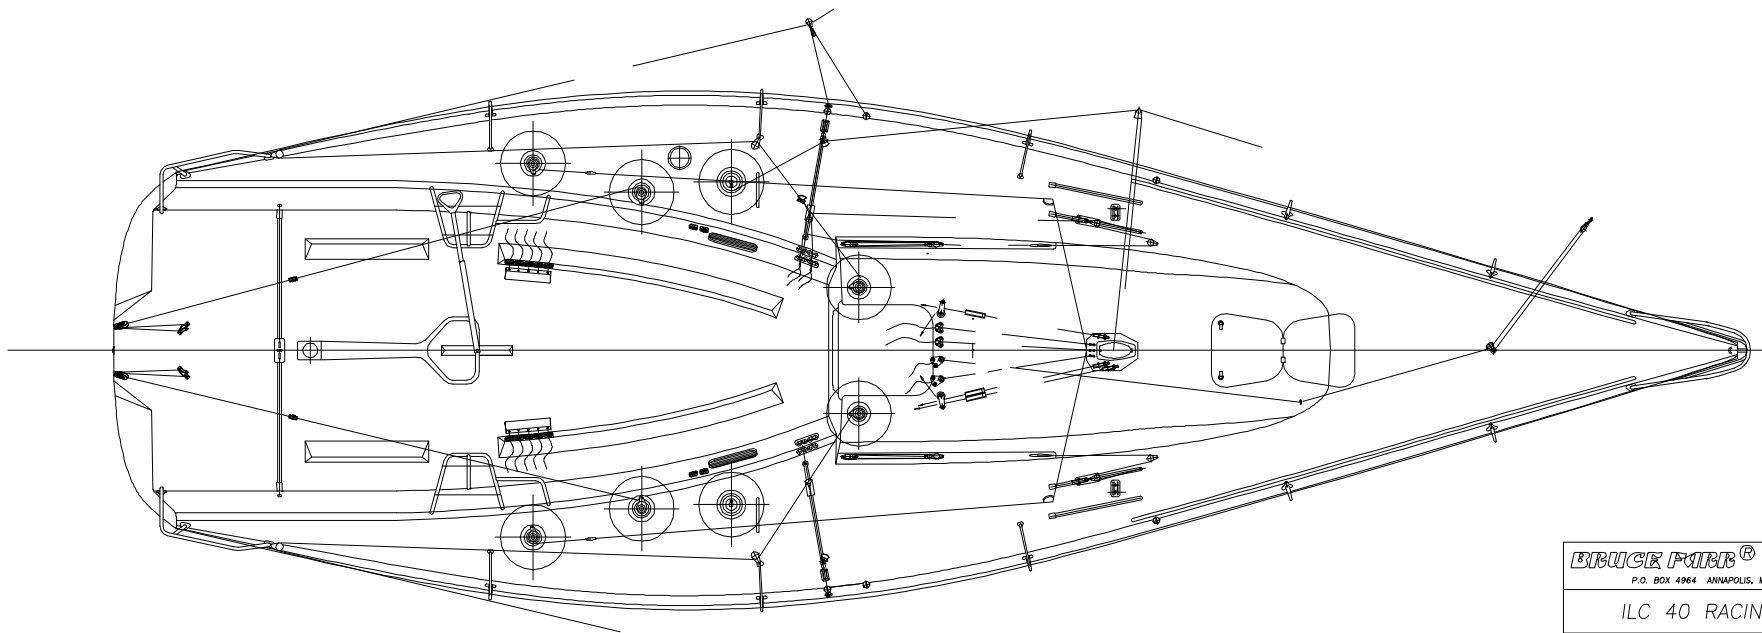

COPYRIGHT

**BRUCE PARR**® AND ASSOC., INC.  
P.O. BOX 4964 ANNAPOLIS, MD. 21403, U.S.A.

ILC 40 RACING YACHT

© 5-16-97

SCALE	NOT TO SCALE	DESIGN No.	412
TITLE	PROMOTIONAL DECK LAYOUT	DRAWING No.	PROMDECK