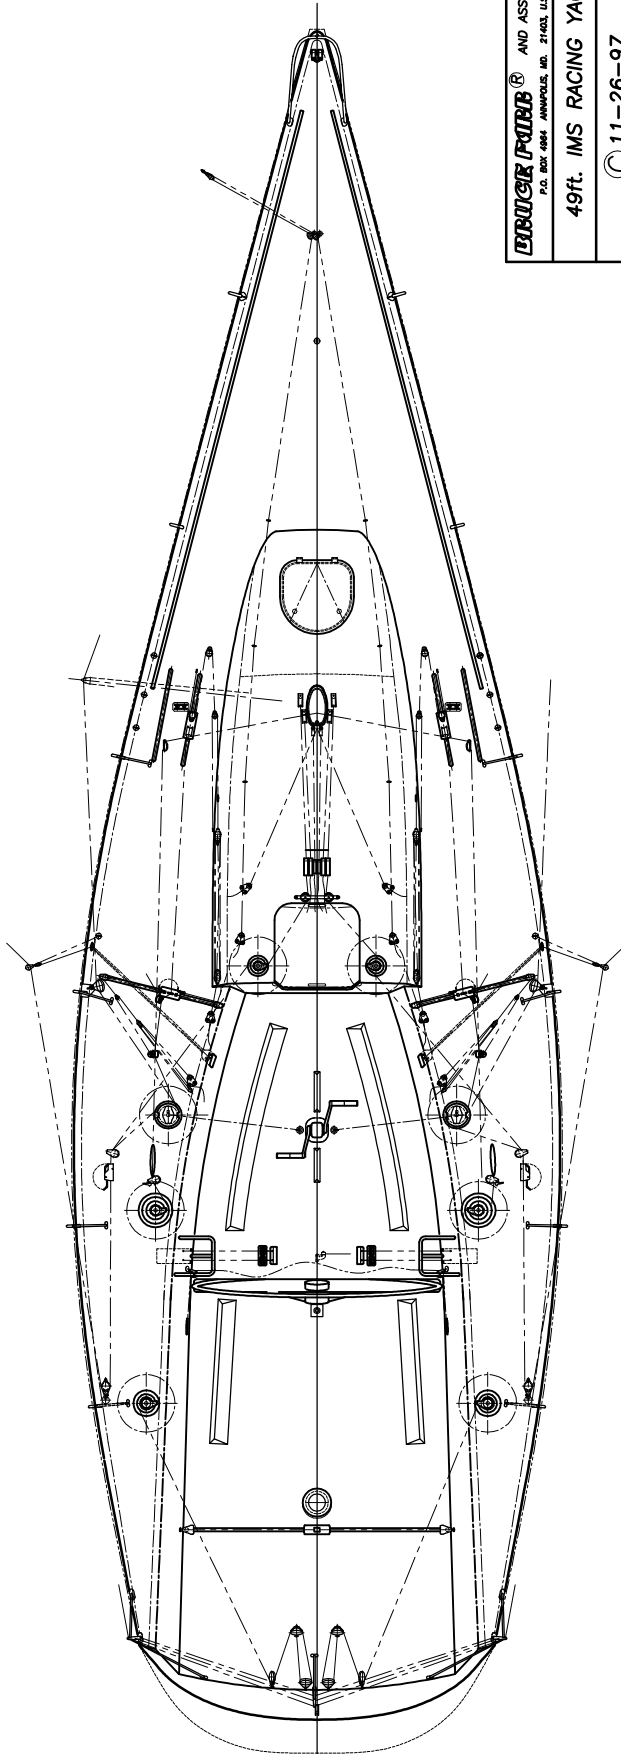

COPYRIGHT

**BRUBAKER PATRIB**® AND ASSOC., INC.  
P.O. BOX 4884 MINNEAPOLIS, MN. 55403, U.S.A.

**49ft. IMS RACING YACHT**

© 11-26-97

SCALE	NOT TO SCALE	DESIGN NO.	420
TITLE	PROMO DECK	DRAWING NO.	PROMDECK