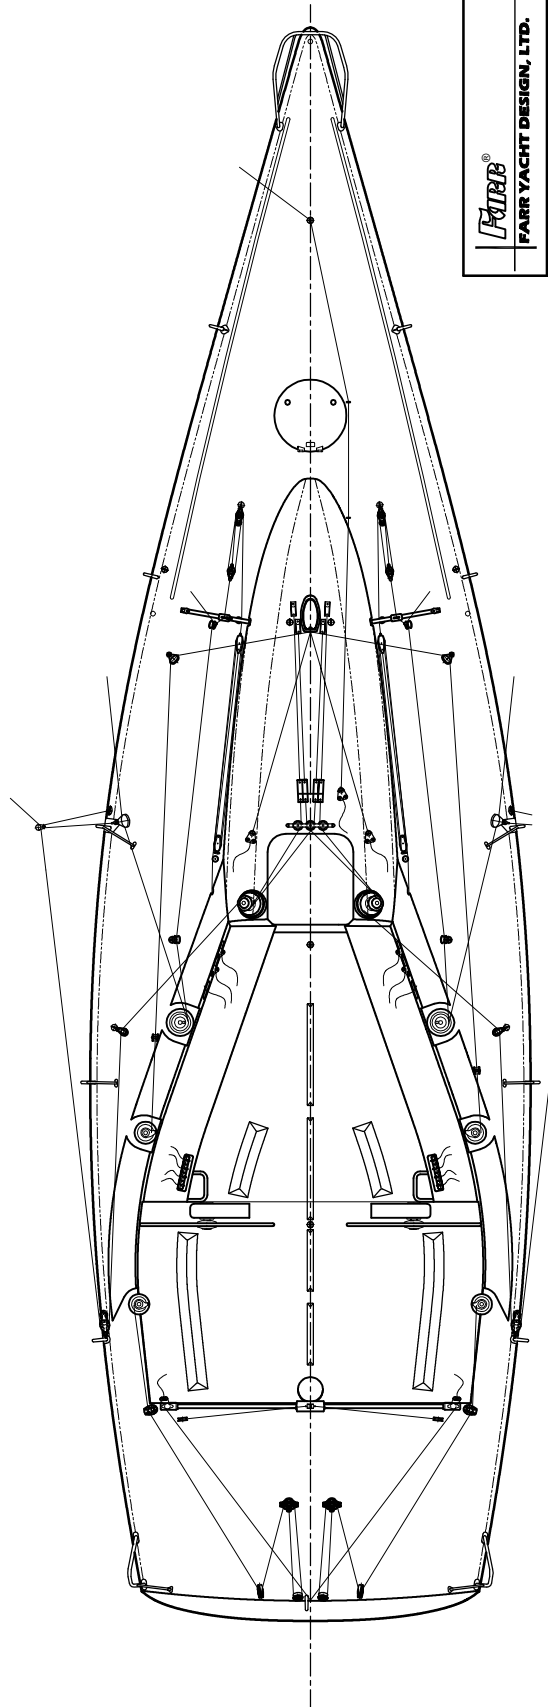

COPYRIGHT

 FARR FARR YACHT DESIGN, LTD.
42ft. IMS CRUISER/RACER
© 3/17/00
SCALE NOT TO SCALE
DESIGN No. 443
TITLE PROMO DECK
DRAWING No. 443 PR 110