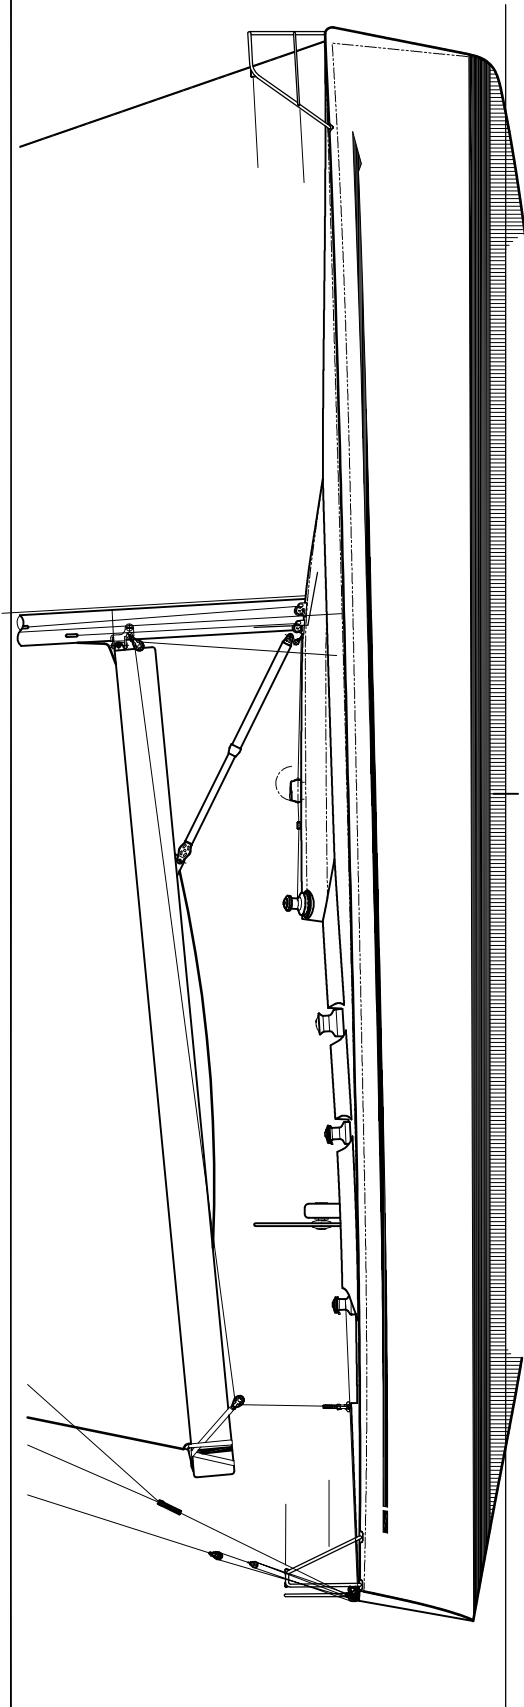

COPYRIGHT

 FARR FARR YACHT DESIGN, LTD.
42ft. IMS CRUISER/RACER
© 3/17/00
SCALE NOT TO SCALE
DESIGN No. 443
TITLE PROMO DECK
DRAWING No. 443 PR 110