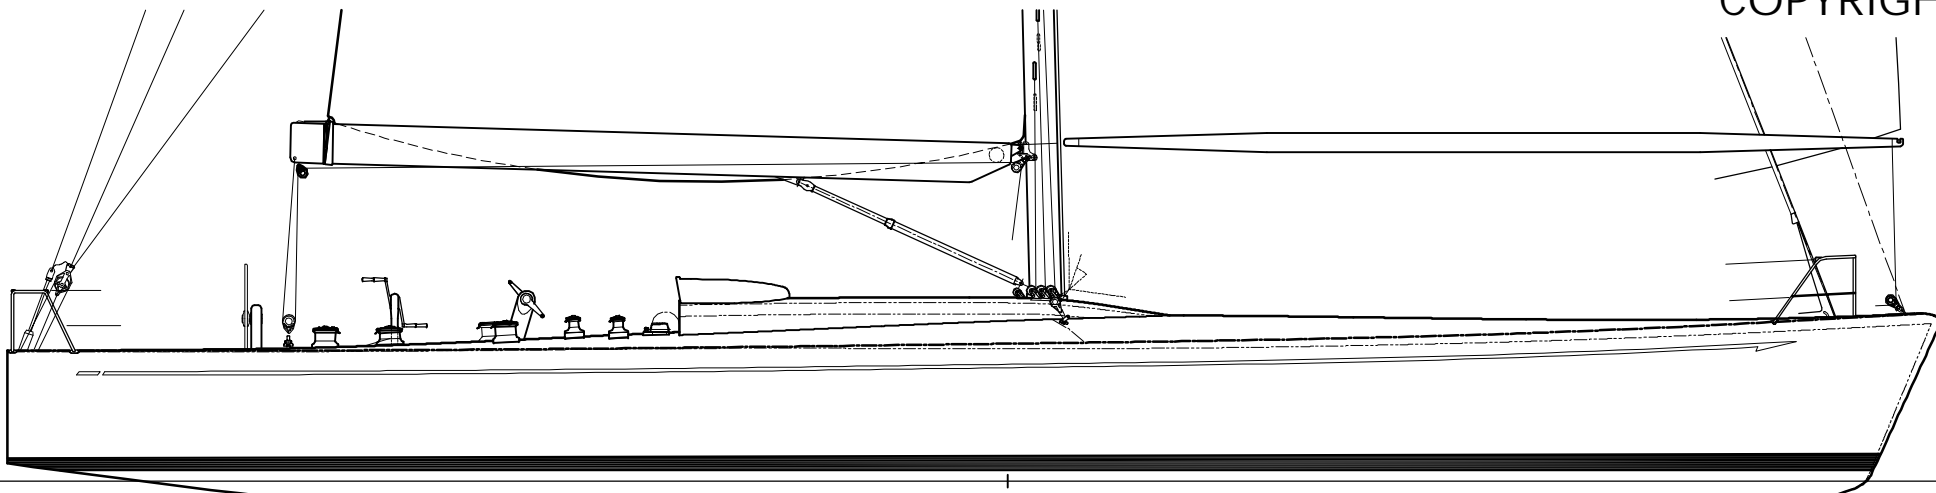

COPYRIGHT

 FARR YACHT DESIGN, LTD.	
VOLVO OCEAN 60	
© 9/19/00	
SCALE NOT TO SCALE	DESIGN No. 449
TITLE PROMO DECK	DRAWING No. 449 PR 114