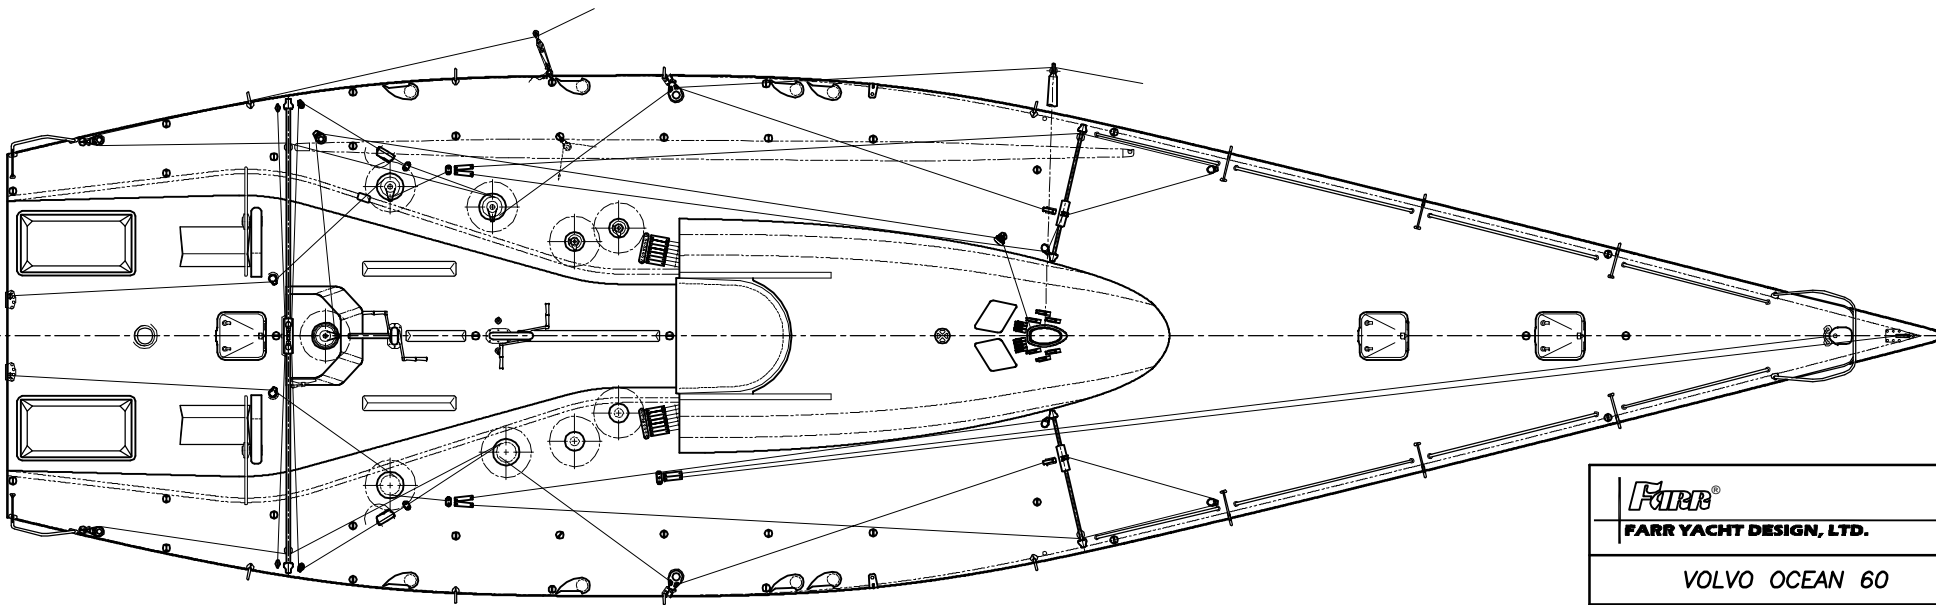

COPYRIGHT

 FARR YACHT DESIGN, LTD.	
VOLVO OCEAN 60	
© 9/19/00	
SCALE NOT TO SCALE	DESIGN No. 449
TITLE PROMO DECK	DRAWING No. 449 PR 114