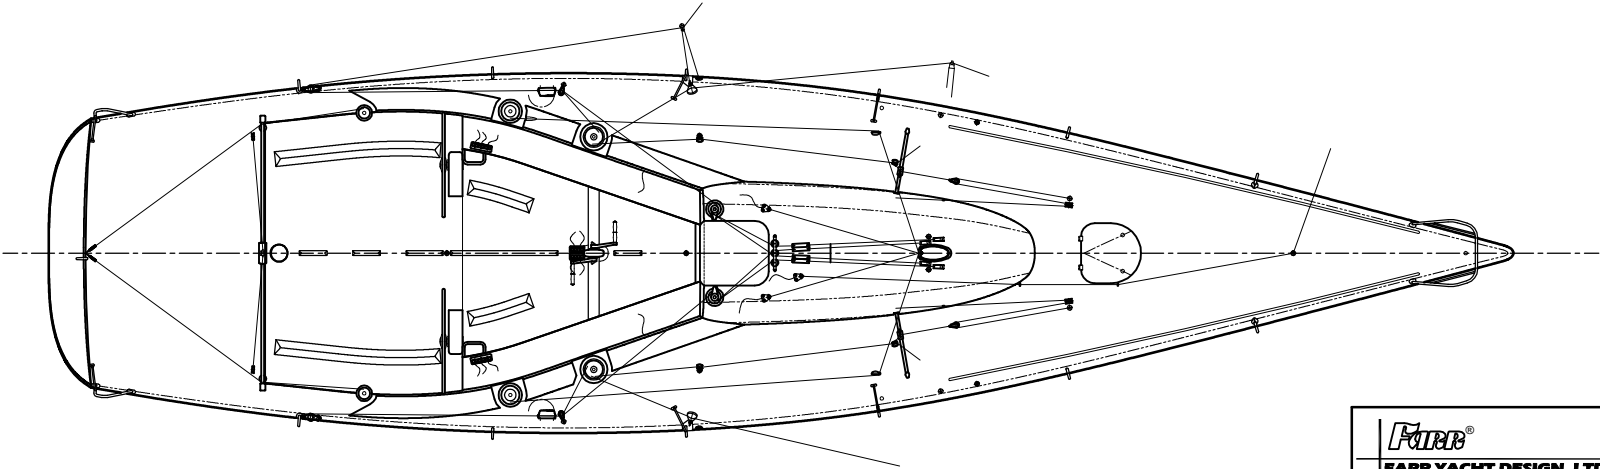

COPYRIGHT

 FARR YACHT DESIGN, LTD.	
50ft. IMS CRUISER/RACER	
© 3/17/00	
SCALE	NOT TO SCALE
DESIGN No.	466
TITLE	PROMO DECK
DRAWING No.	466 PR 110