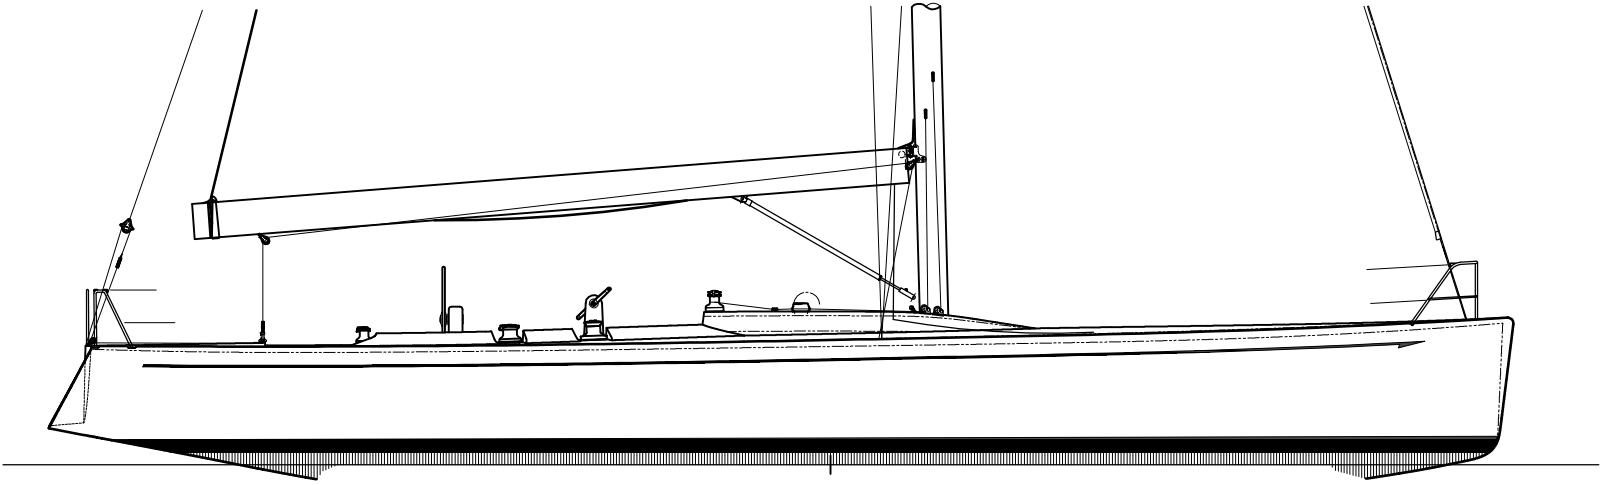

COPYRIGHT

 FARR YACHT DESIGN, LTD.	
50ft. IMS CRUISER/RACER	
© 3/17/00	
SCALE	NOT TO SCALE
DESIGN No.	466
TITLE	PROMO DECK
DRAWING No.	466 PR 110