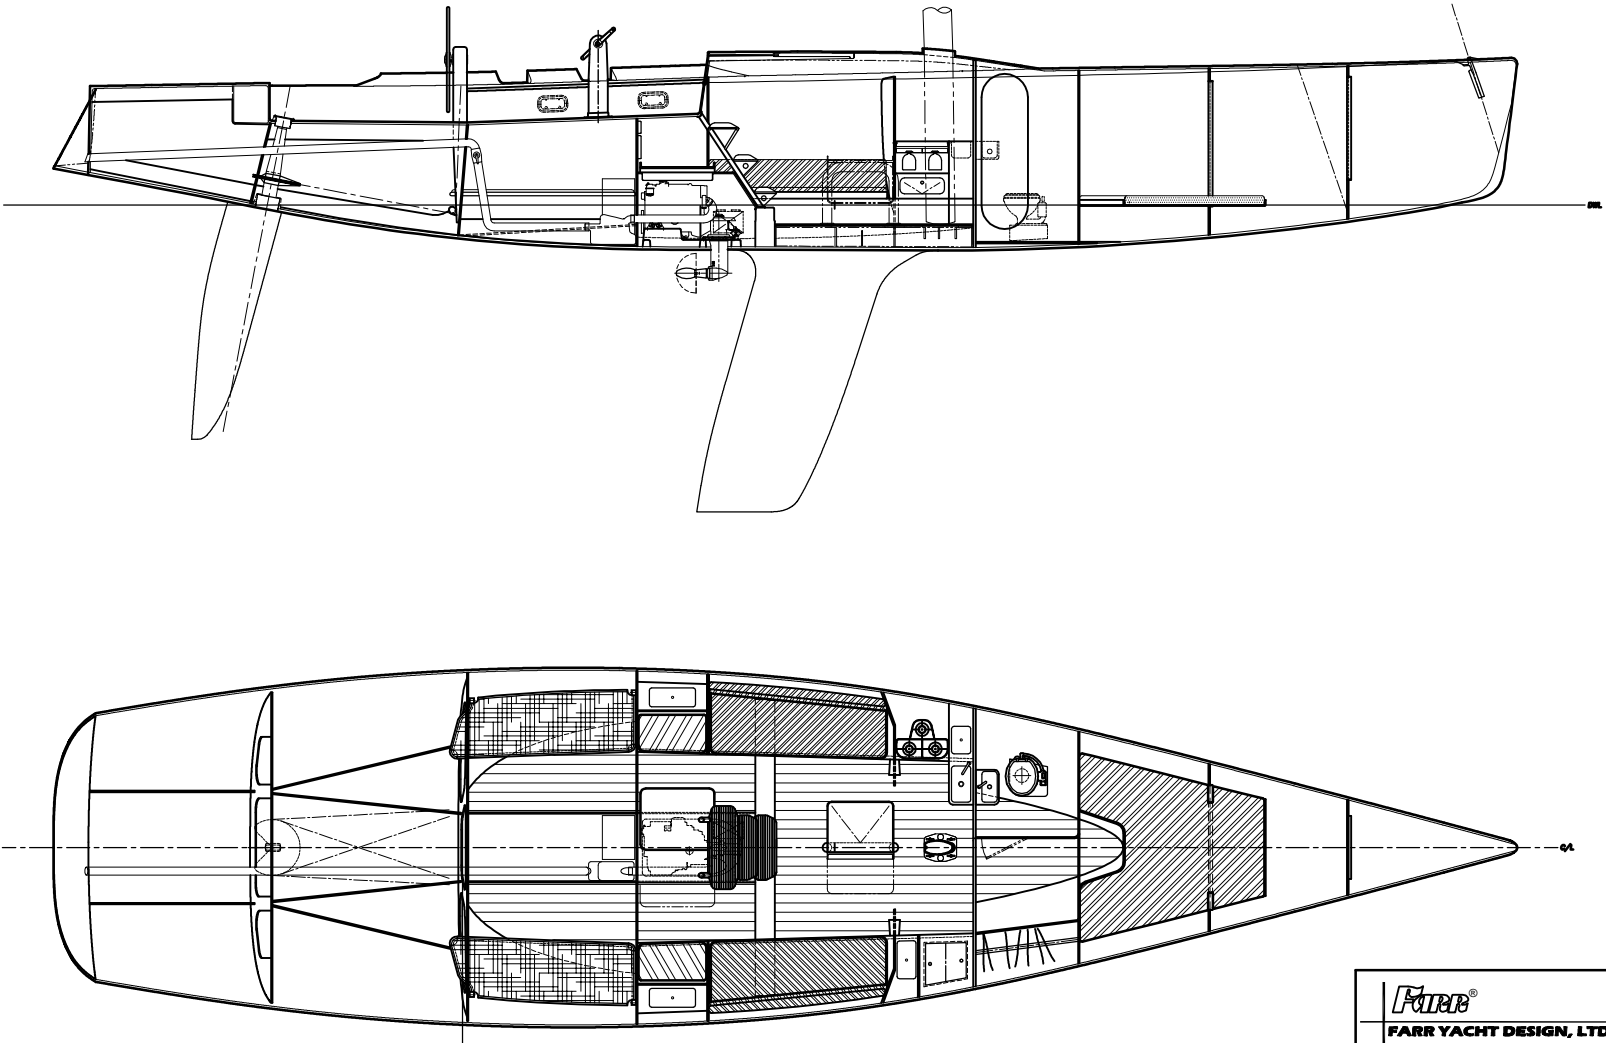

COPYRIGHT

 FARR YACHT DESIGN, LTD.	
50 ft. IMS CRUISER/RACER	
© 3/17/00	
SCALE NOT TO SCALE	DESIGN No. 466
TITLE PROMO INTERIOR	DRAWING No. 466 PR 109