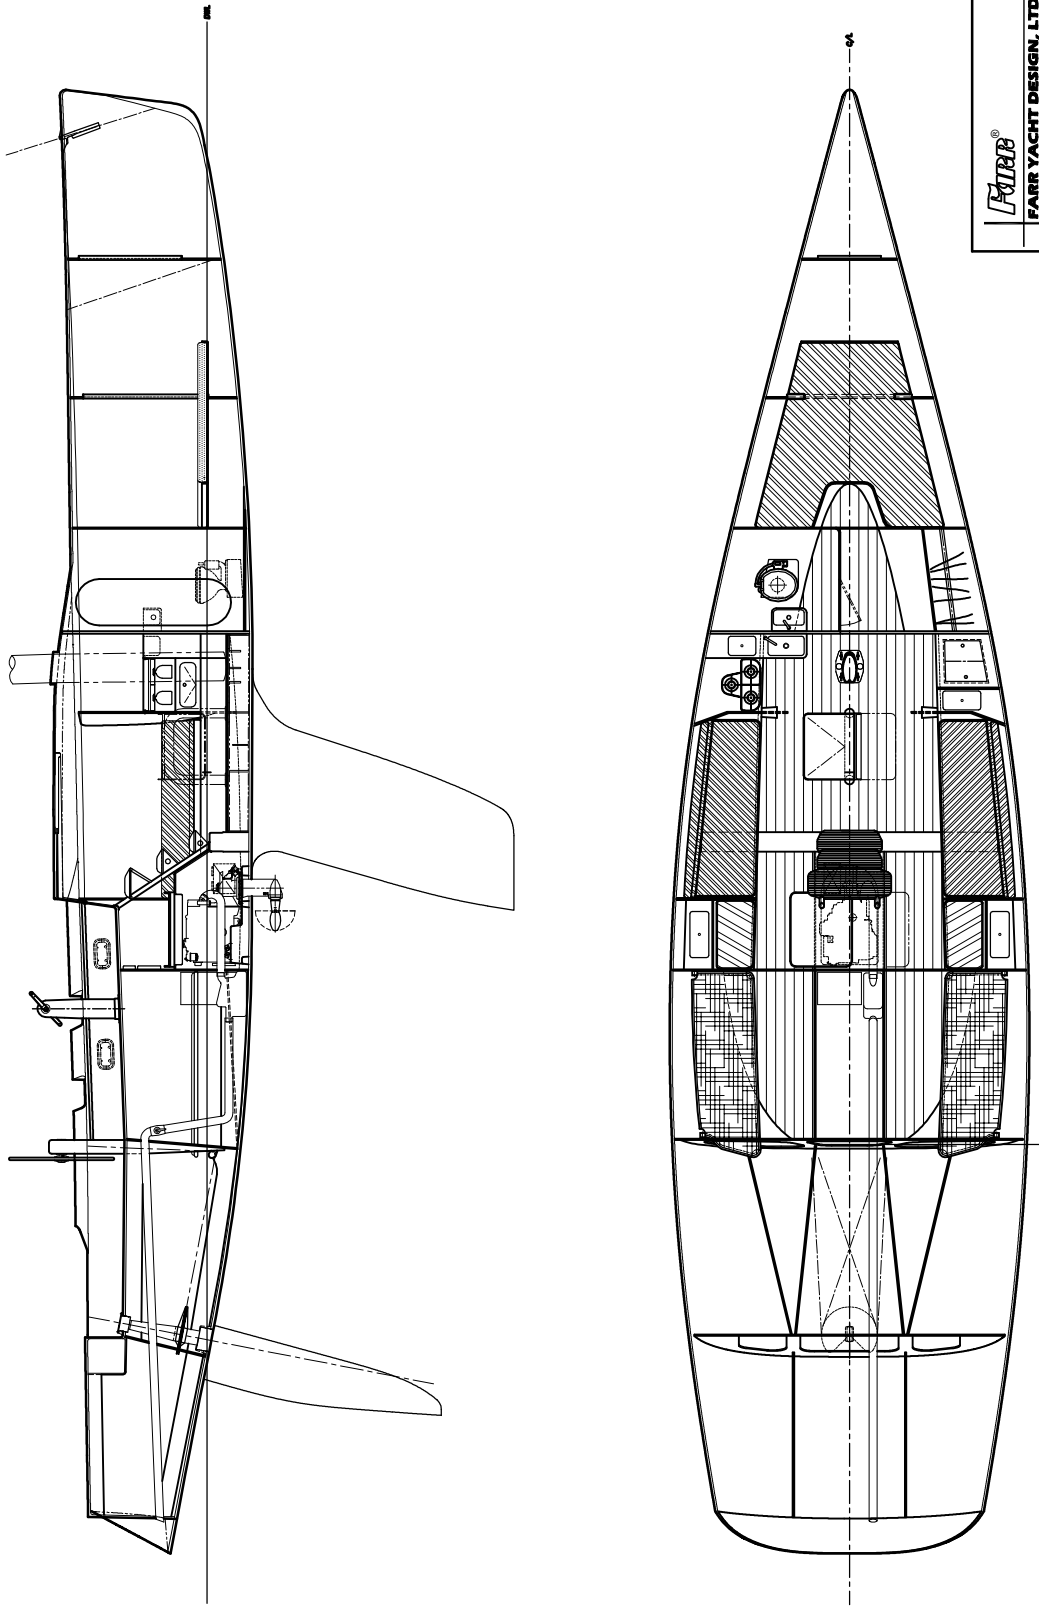

COPYRIGHT

<b>FARR</b> FARR YACHT DESIGN, LTD.	
50 ft. IMS CRUISER/RACER	
SCALE NOT TO SCALE	DESIGN No. 466
TITLE PROMO INTERIOR	DATE 3/17/00
	DRAWING No. 466 PR 109