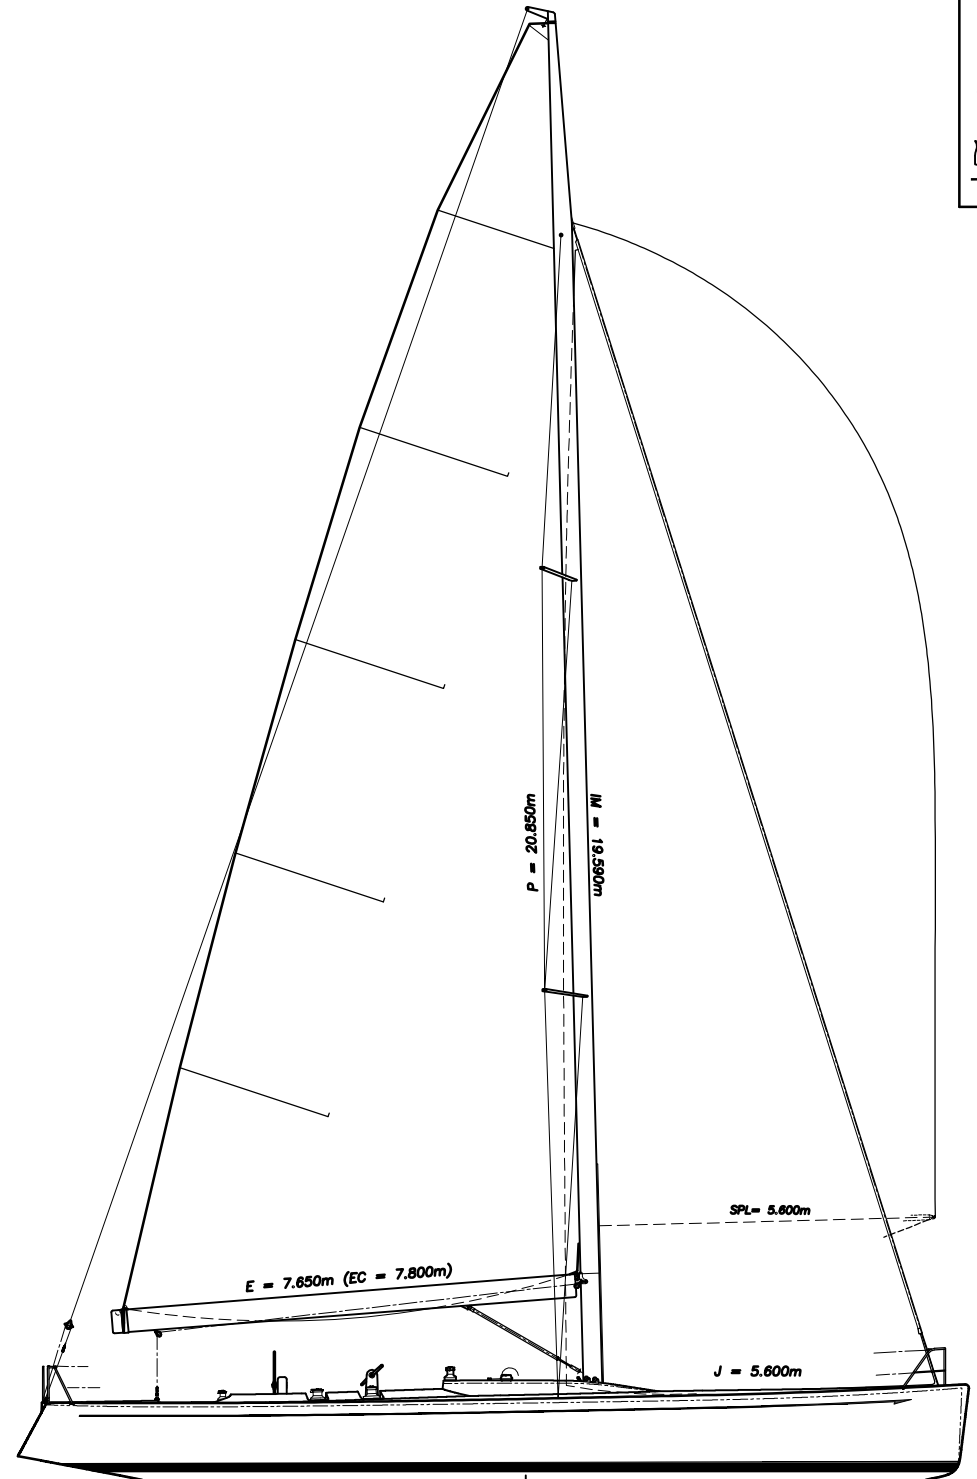

COPYRIGHT

FARR	
FARR YACHT DESIGN, LTD.	
50 ft. IMS CRUISER/RACER	
© 3/22/00	
SCALE	NOT TO SCALE
DESIGN No.	466
TITLE	PROMO SAILPLAN
DRAWING No.	466 PR 111