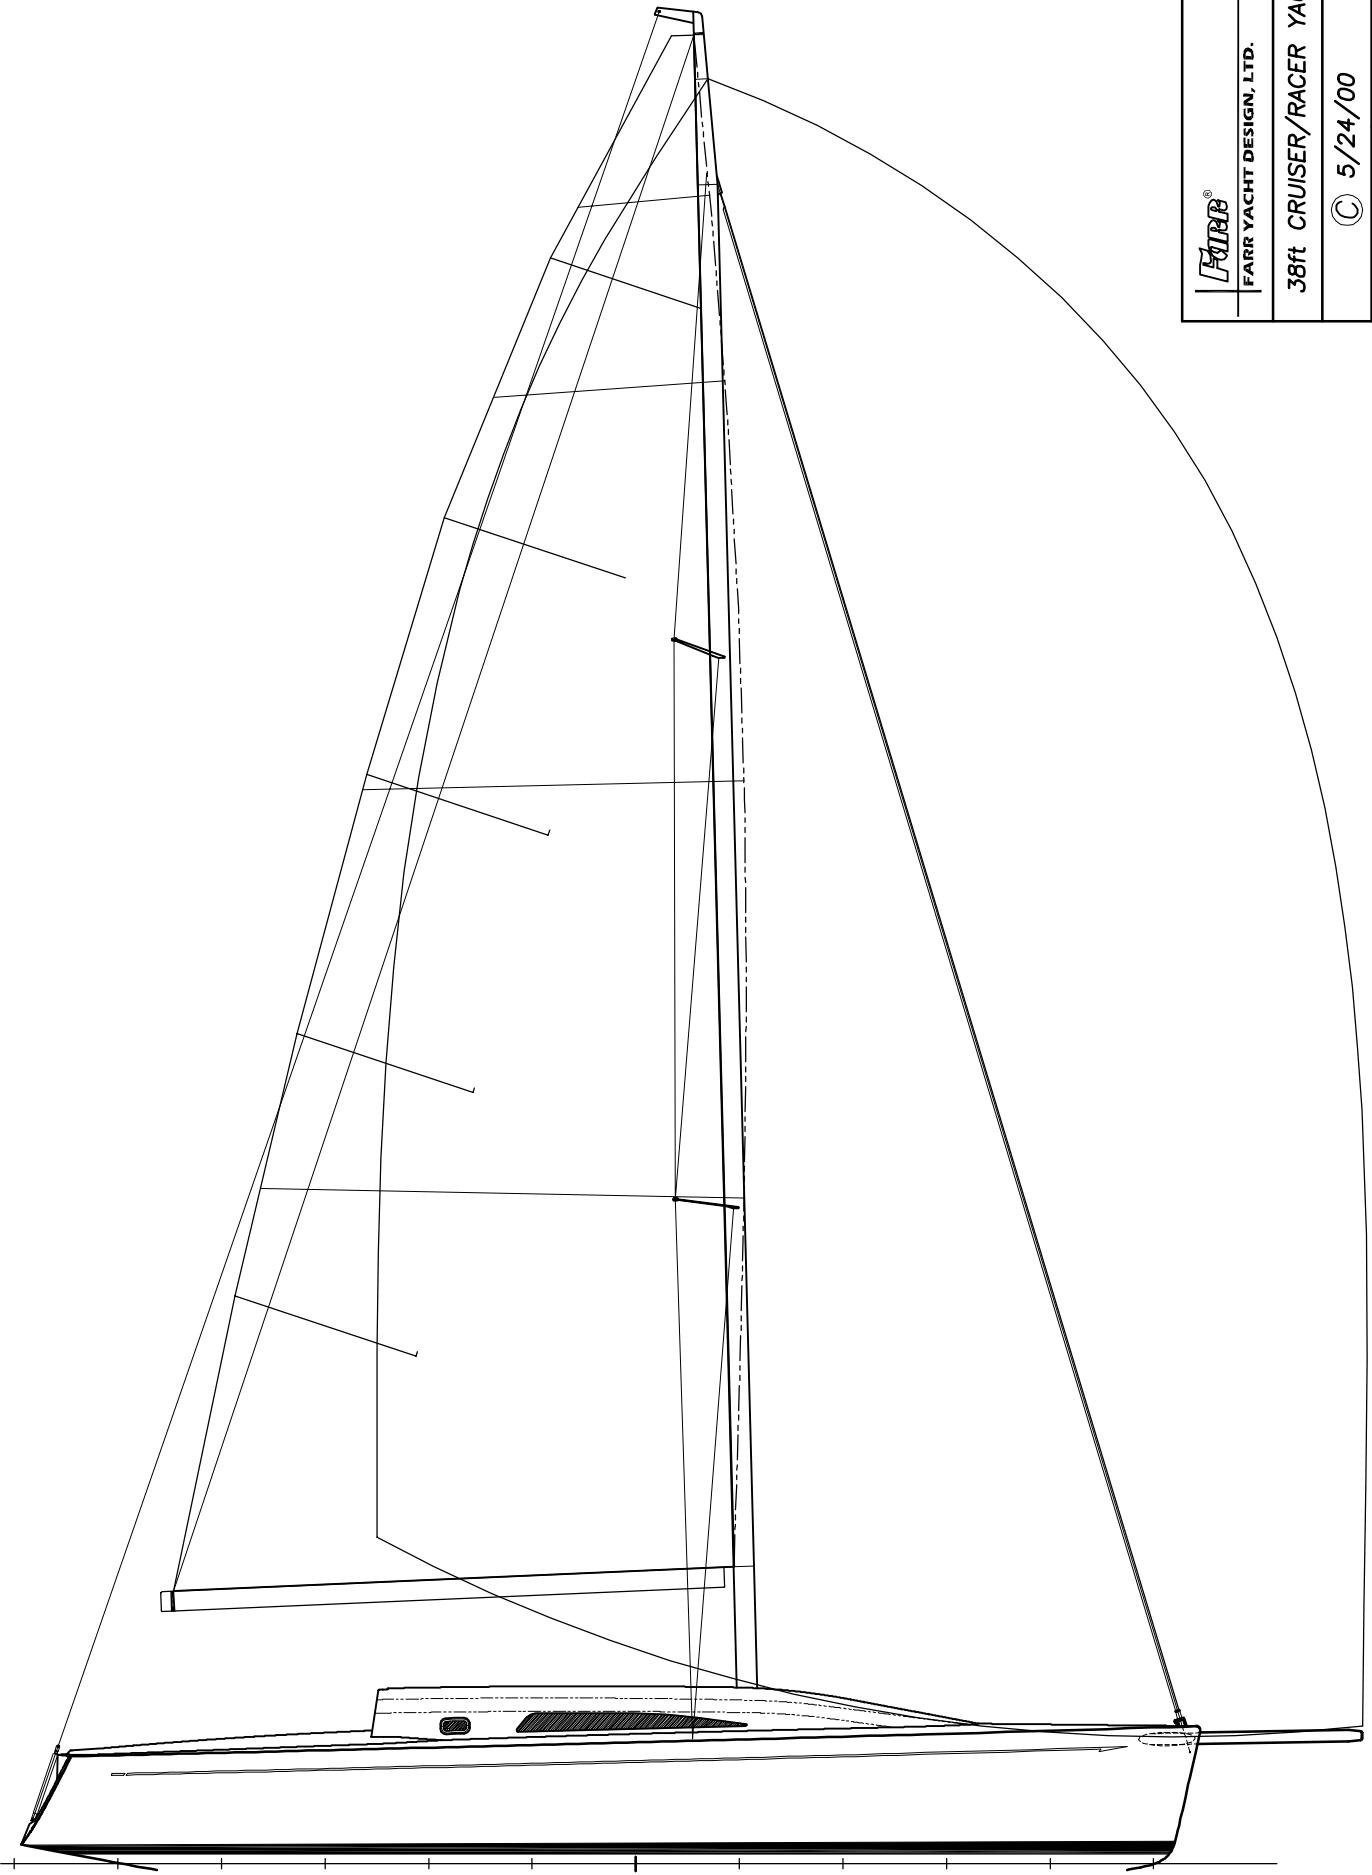

COPYRIGHT

| | |
|--|------------------------|
|  FARR YACHT DESIGN, LTD. | |
| 38ft CRUISER/RACER YACHT | |
| © 5/24/00 | |
| SCALE NOT TO SCALE | DESIGN No. 468 |
| TITLE PROMO SAILPLAN | DRAWING No. 468 PR 111 |