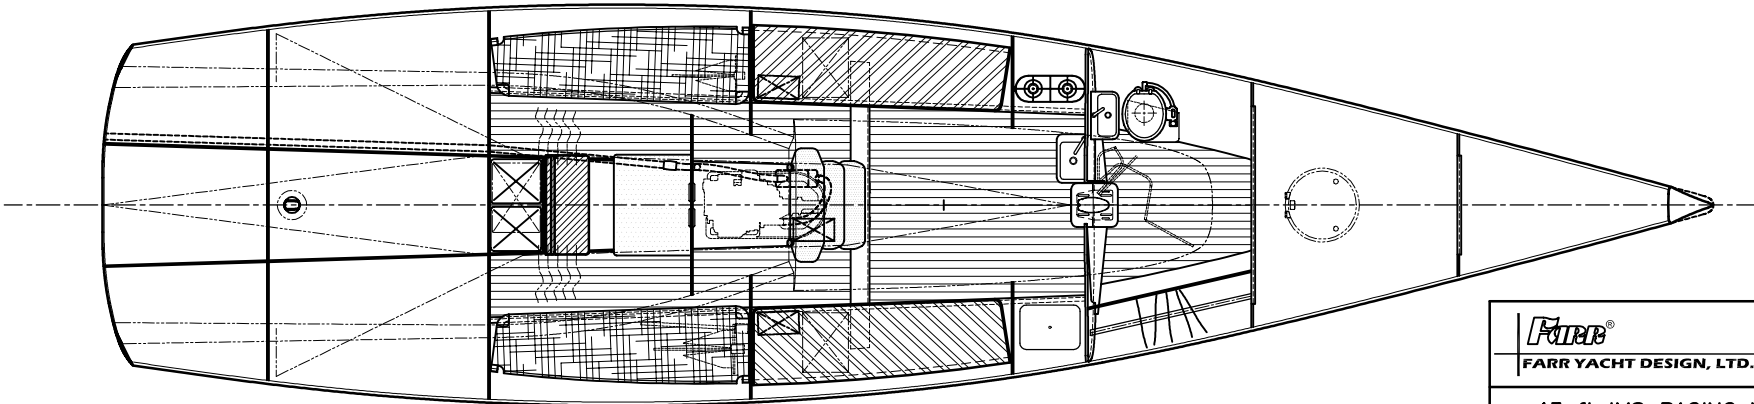

COPYRIGHT

	
FARR YACHT DESIGN, LTD.	
43 ft IMS RACING YACHT	
© APRIL 15 2002	
SCALE	NOT TO SCALE
DESIGN No.	491
TITLE	PROMO INTERIOR
DRAWING No.	491 PR 109