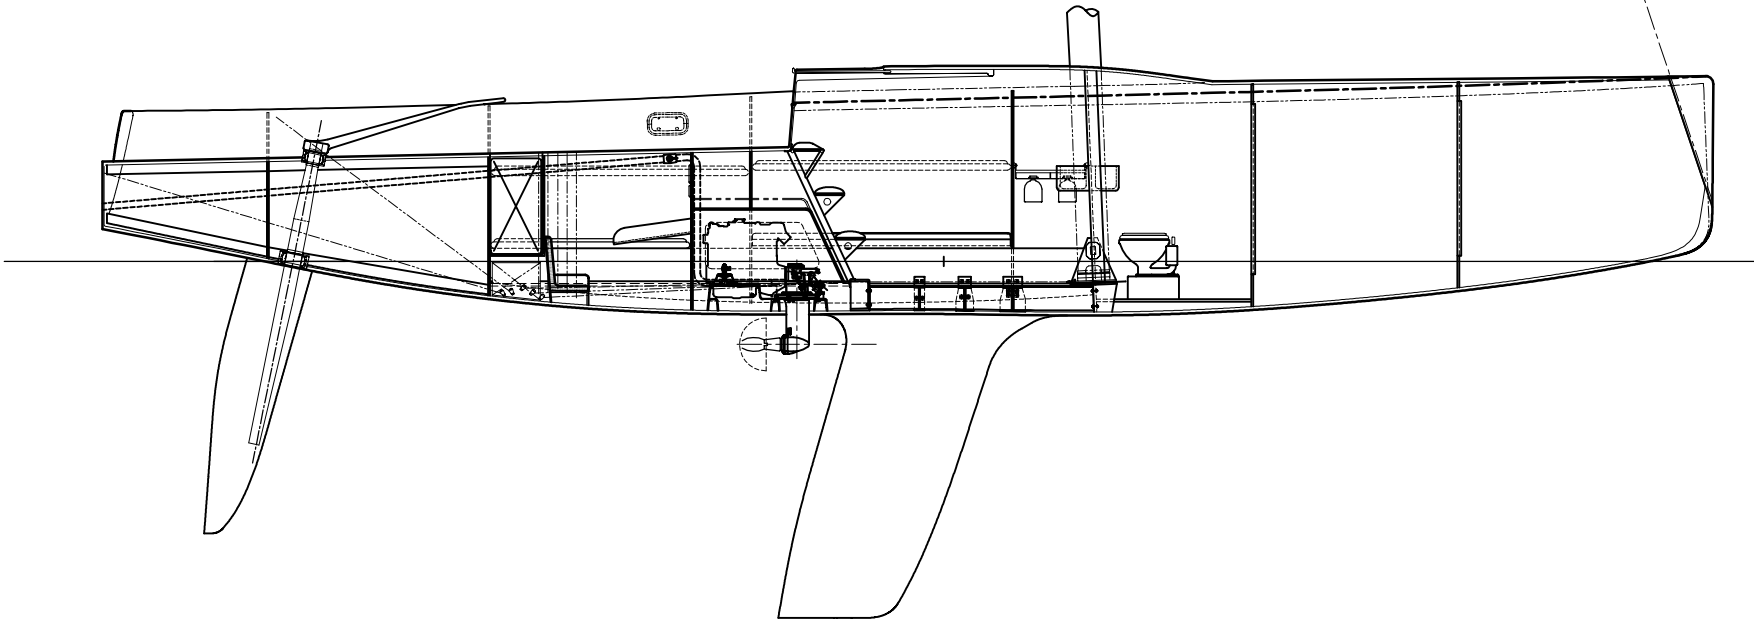

COPYRIGHT

	
FARR YACHT DESIGN, LTD.	
43 ft IMS RACING YACHT	
© APRIL 15 2002	
SCALE	NOT TO SCALE
DESIGN No.	491
TITLE	PROMO INTERIOR
DRAWING No.	491 PR 109