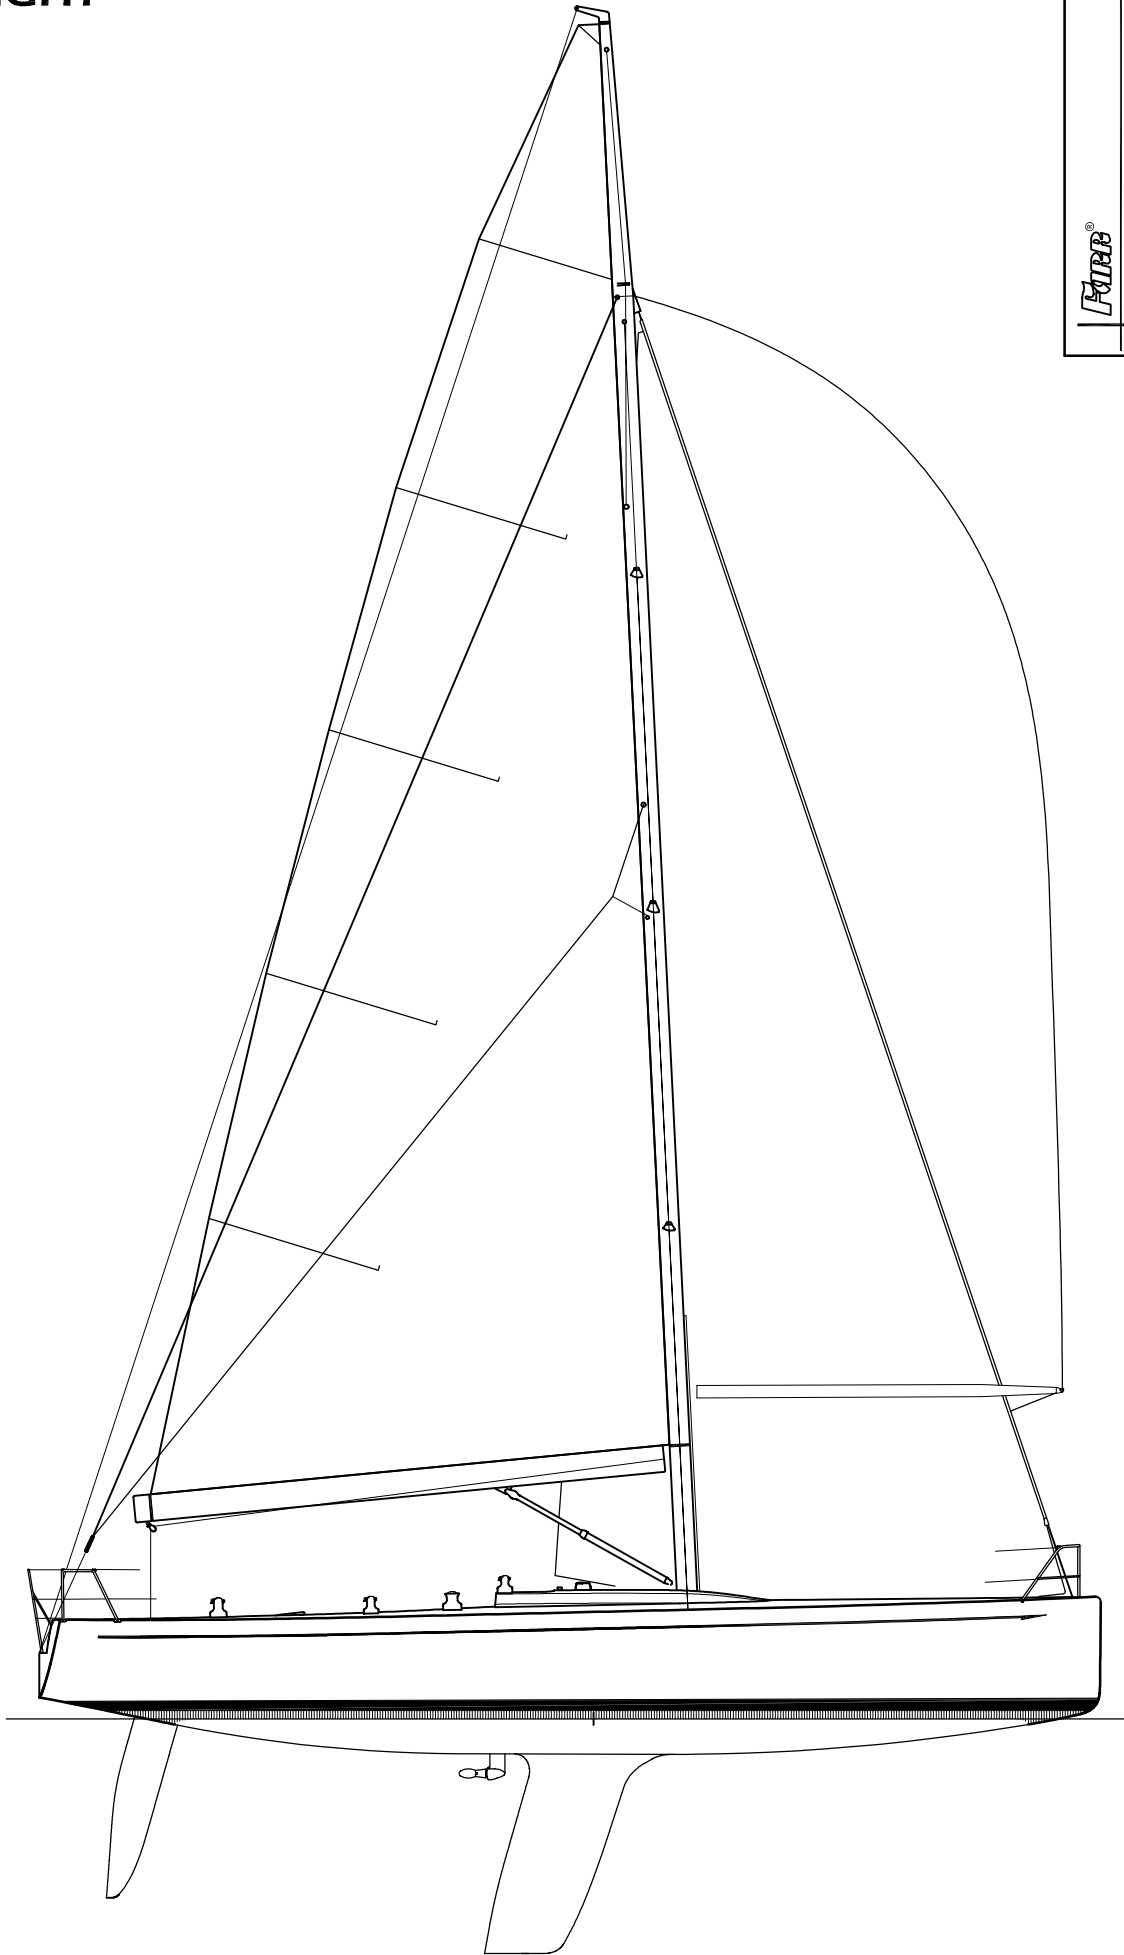

COPYRIGHT

FARR YACHT DESIGN, LTD.

43ft. IMS RACING YACHT

© 4/15/02

DESIGN No. 491

SCALE NOT TO SCALE

DRAWING No. 491 PR 111

TITLE PROMO SAILPLAN