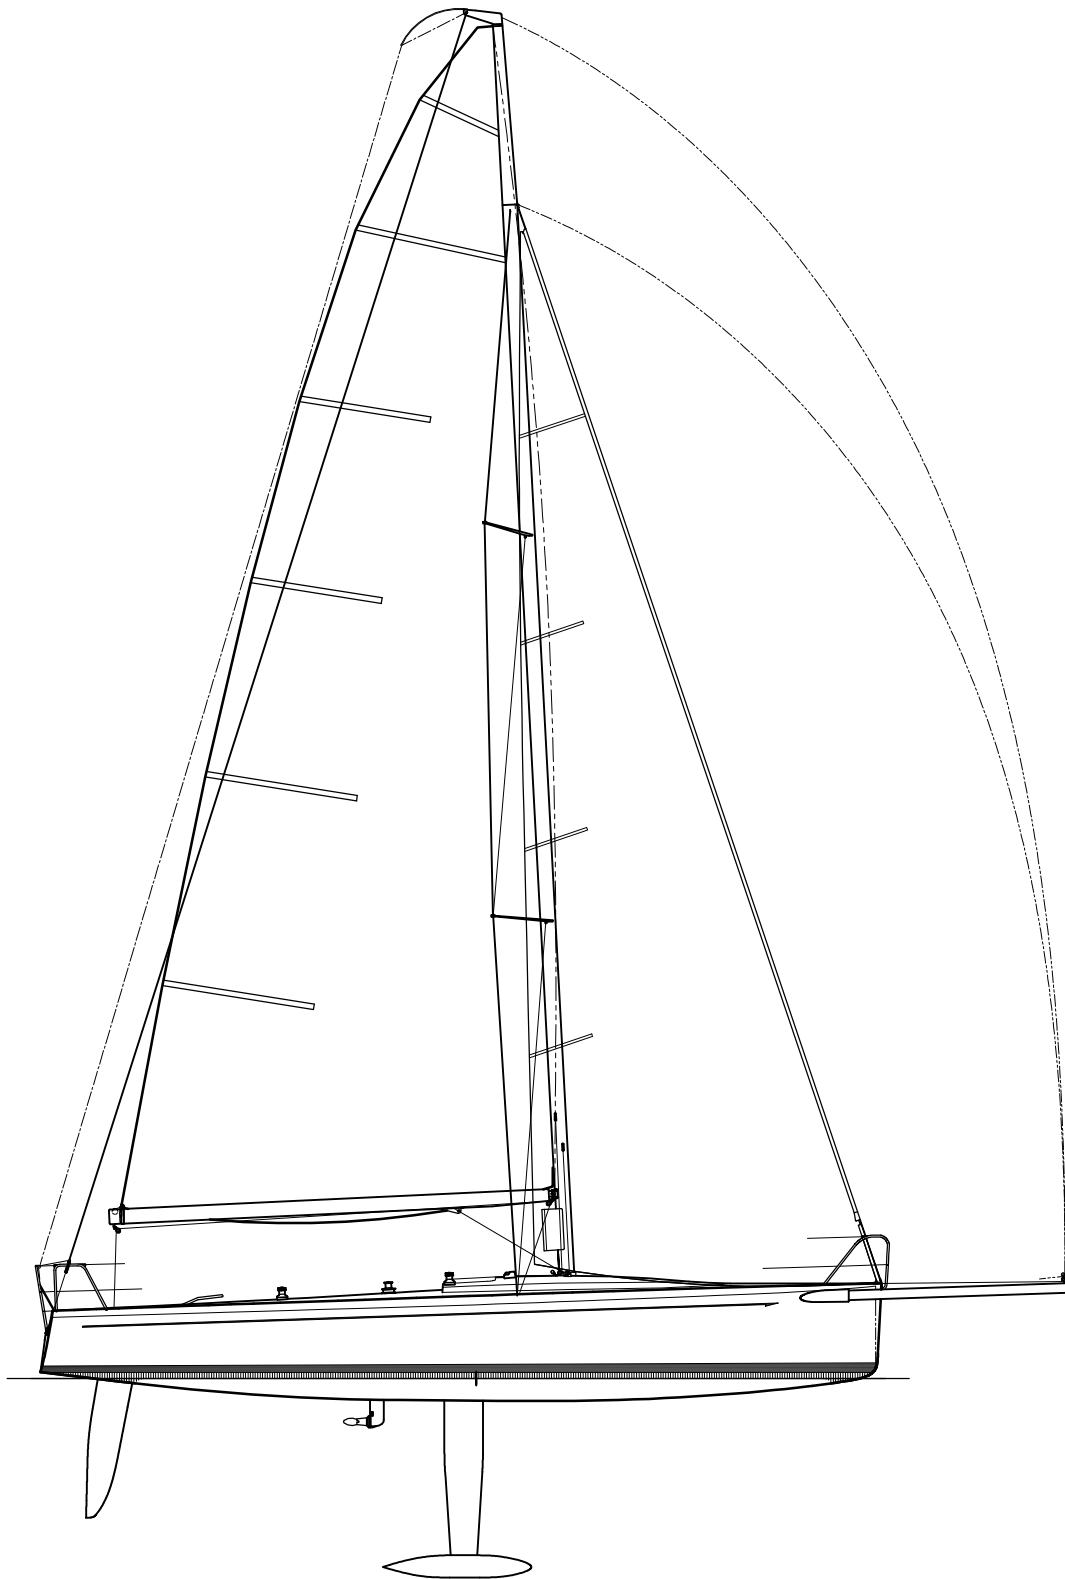

COPYRIGHT

FARR YACHT DESIGN, LTD.

FARR 36 ONE DESIGN

© 6/25/02

SCALE: NOT TO SCALE DESIGN No. 492

TITLE: PROMO SAILPLAN DRAWING No. 492 PR 211