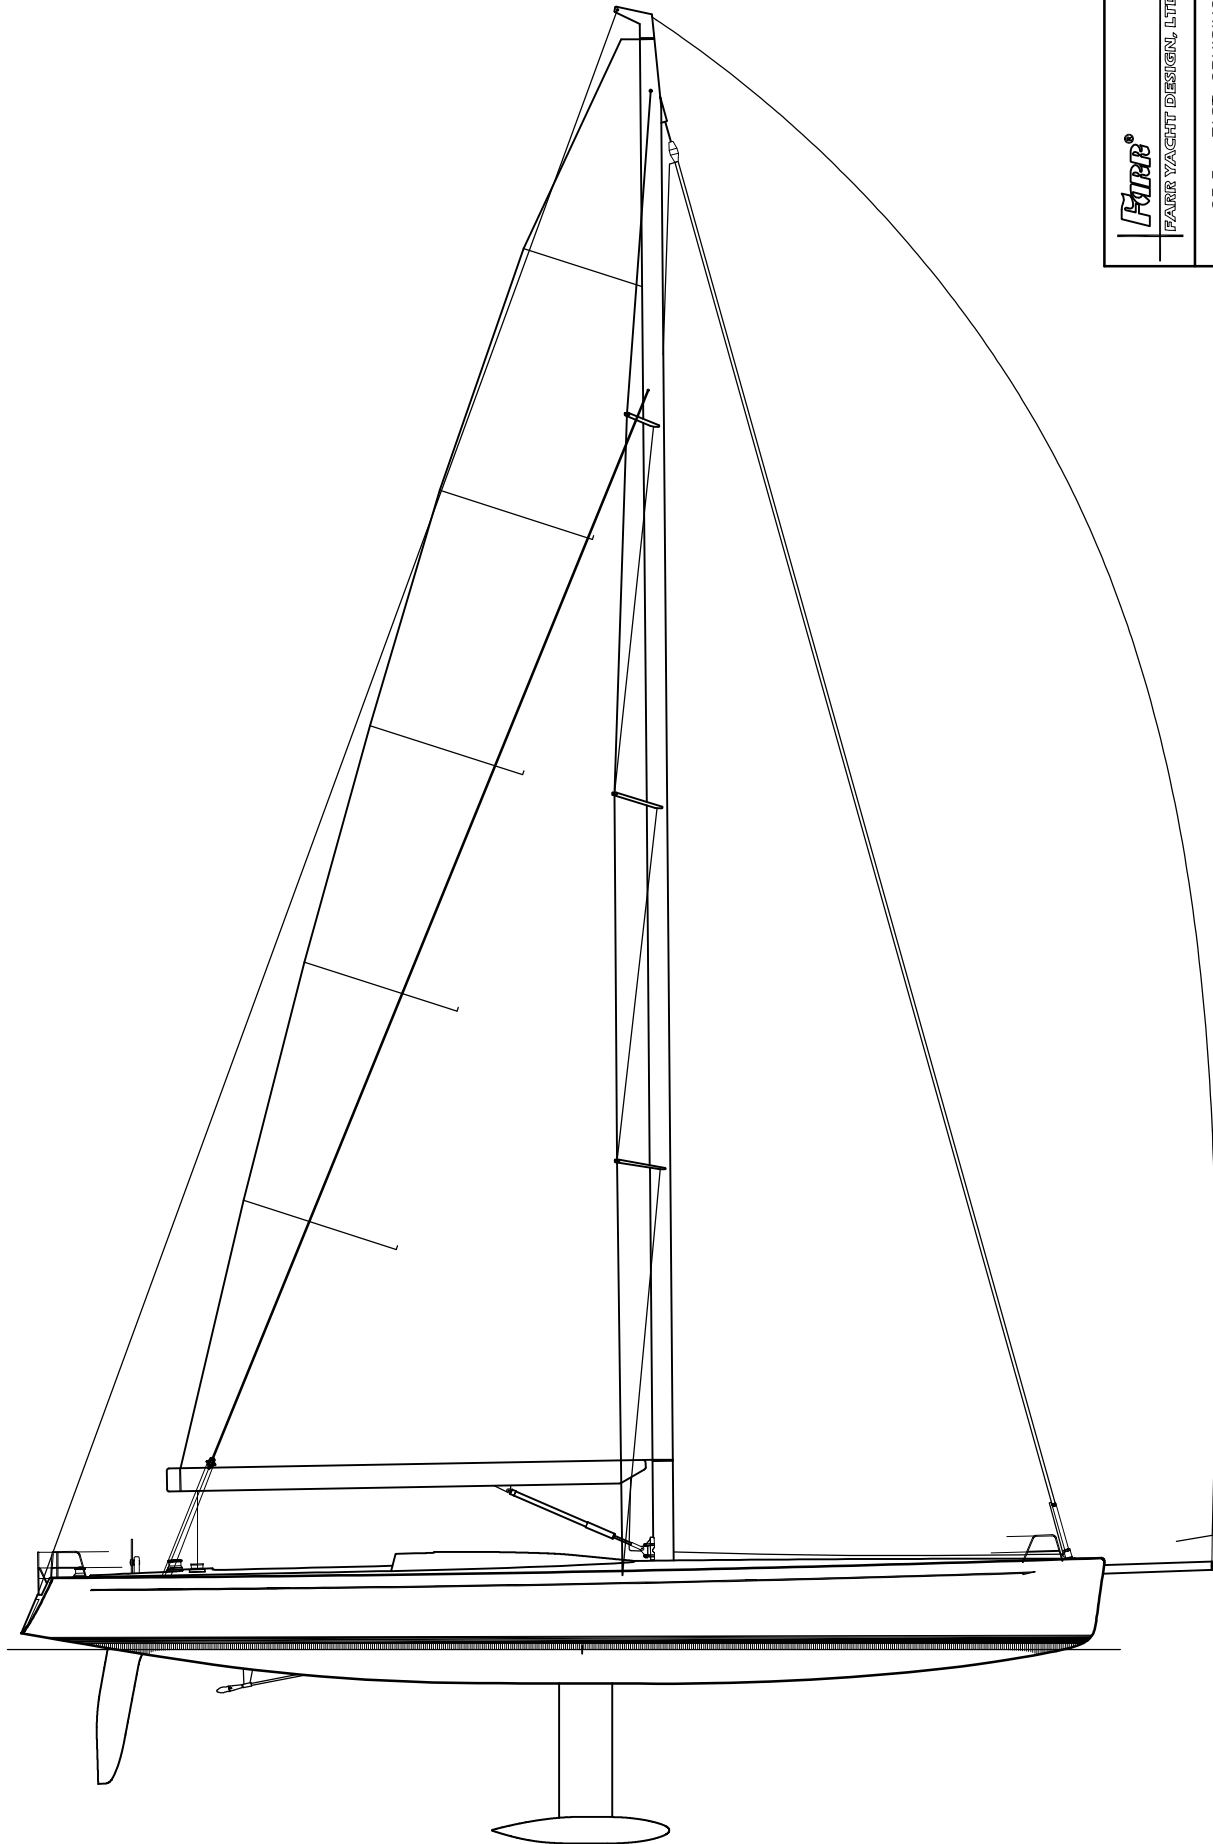

COPYRIGHT

FARR

FARR YACHT DESIGN, LTD.

25.5m FAST CRUISING YACHT

© 7/11/03

SCALE NOT TO SCALE DESIGN No. 535

TITLE PROMO SAILPLAN DRAWING No. 535 S2 PR 111