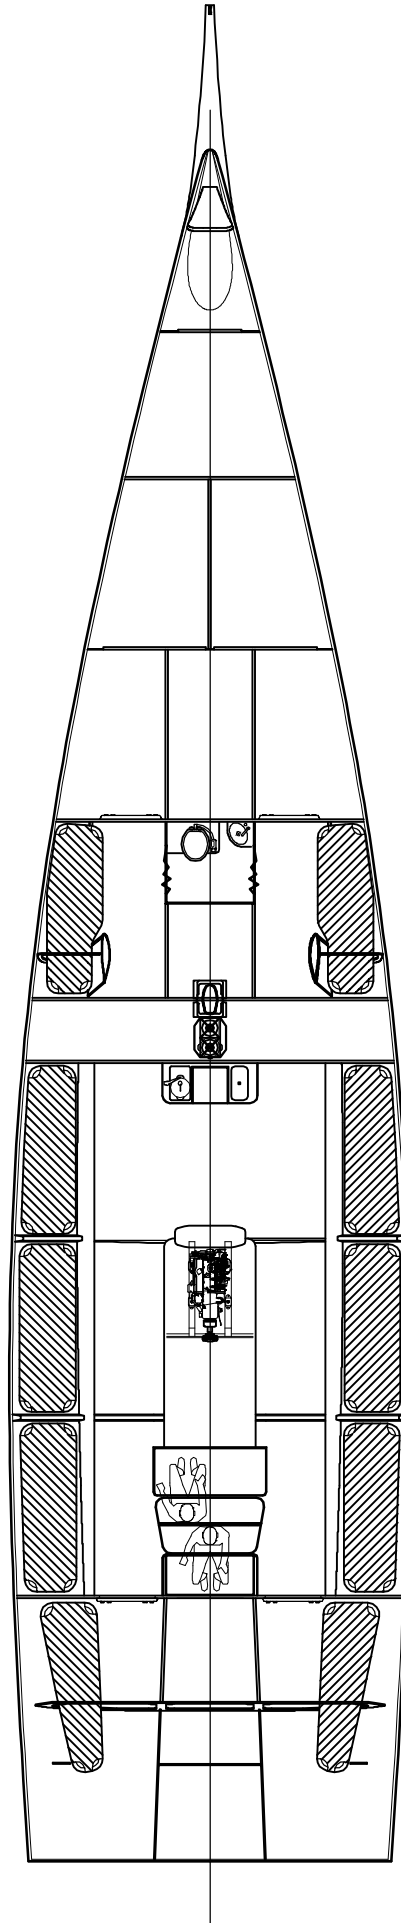

COPYRIGHT

YALWD OPEN 70
A MEMBER OF THE
FARR YACHT DESIGN
NOT TO SCALE
INTERIOR S.A.
© 2014 FARR YACHT DESIGN
1000 S. 1000 E. SUITE 100
SALT LAKE CITY, UT 84143