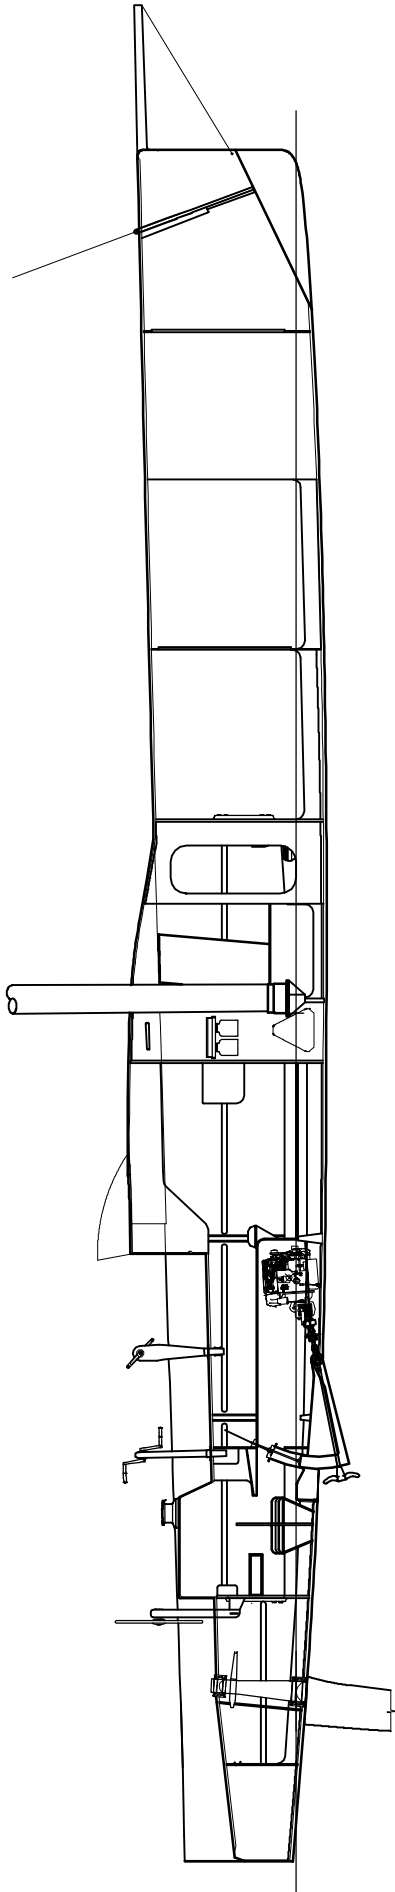

COPYRIGHT

YALWD OPEN 70
A MEMBER OF THE
FARR YACHT DESIGN
NOT TO SCALE
INTERIOR S.A.
© 2014 FARR YACHT DESIGN
1000 S. 1000 E. SUITE 100
SALT LAKE CITY, UT 84143