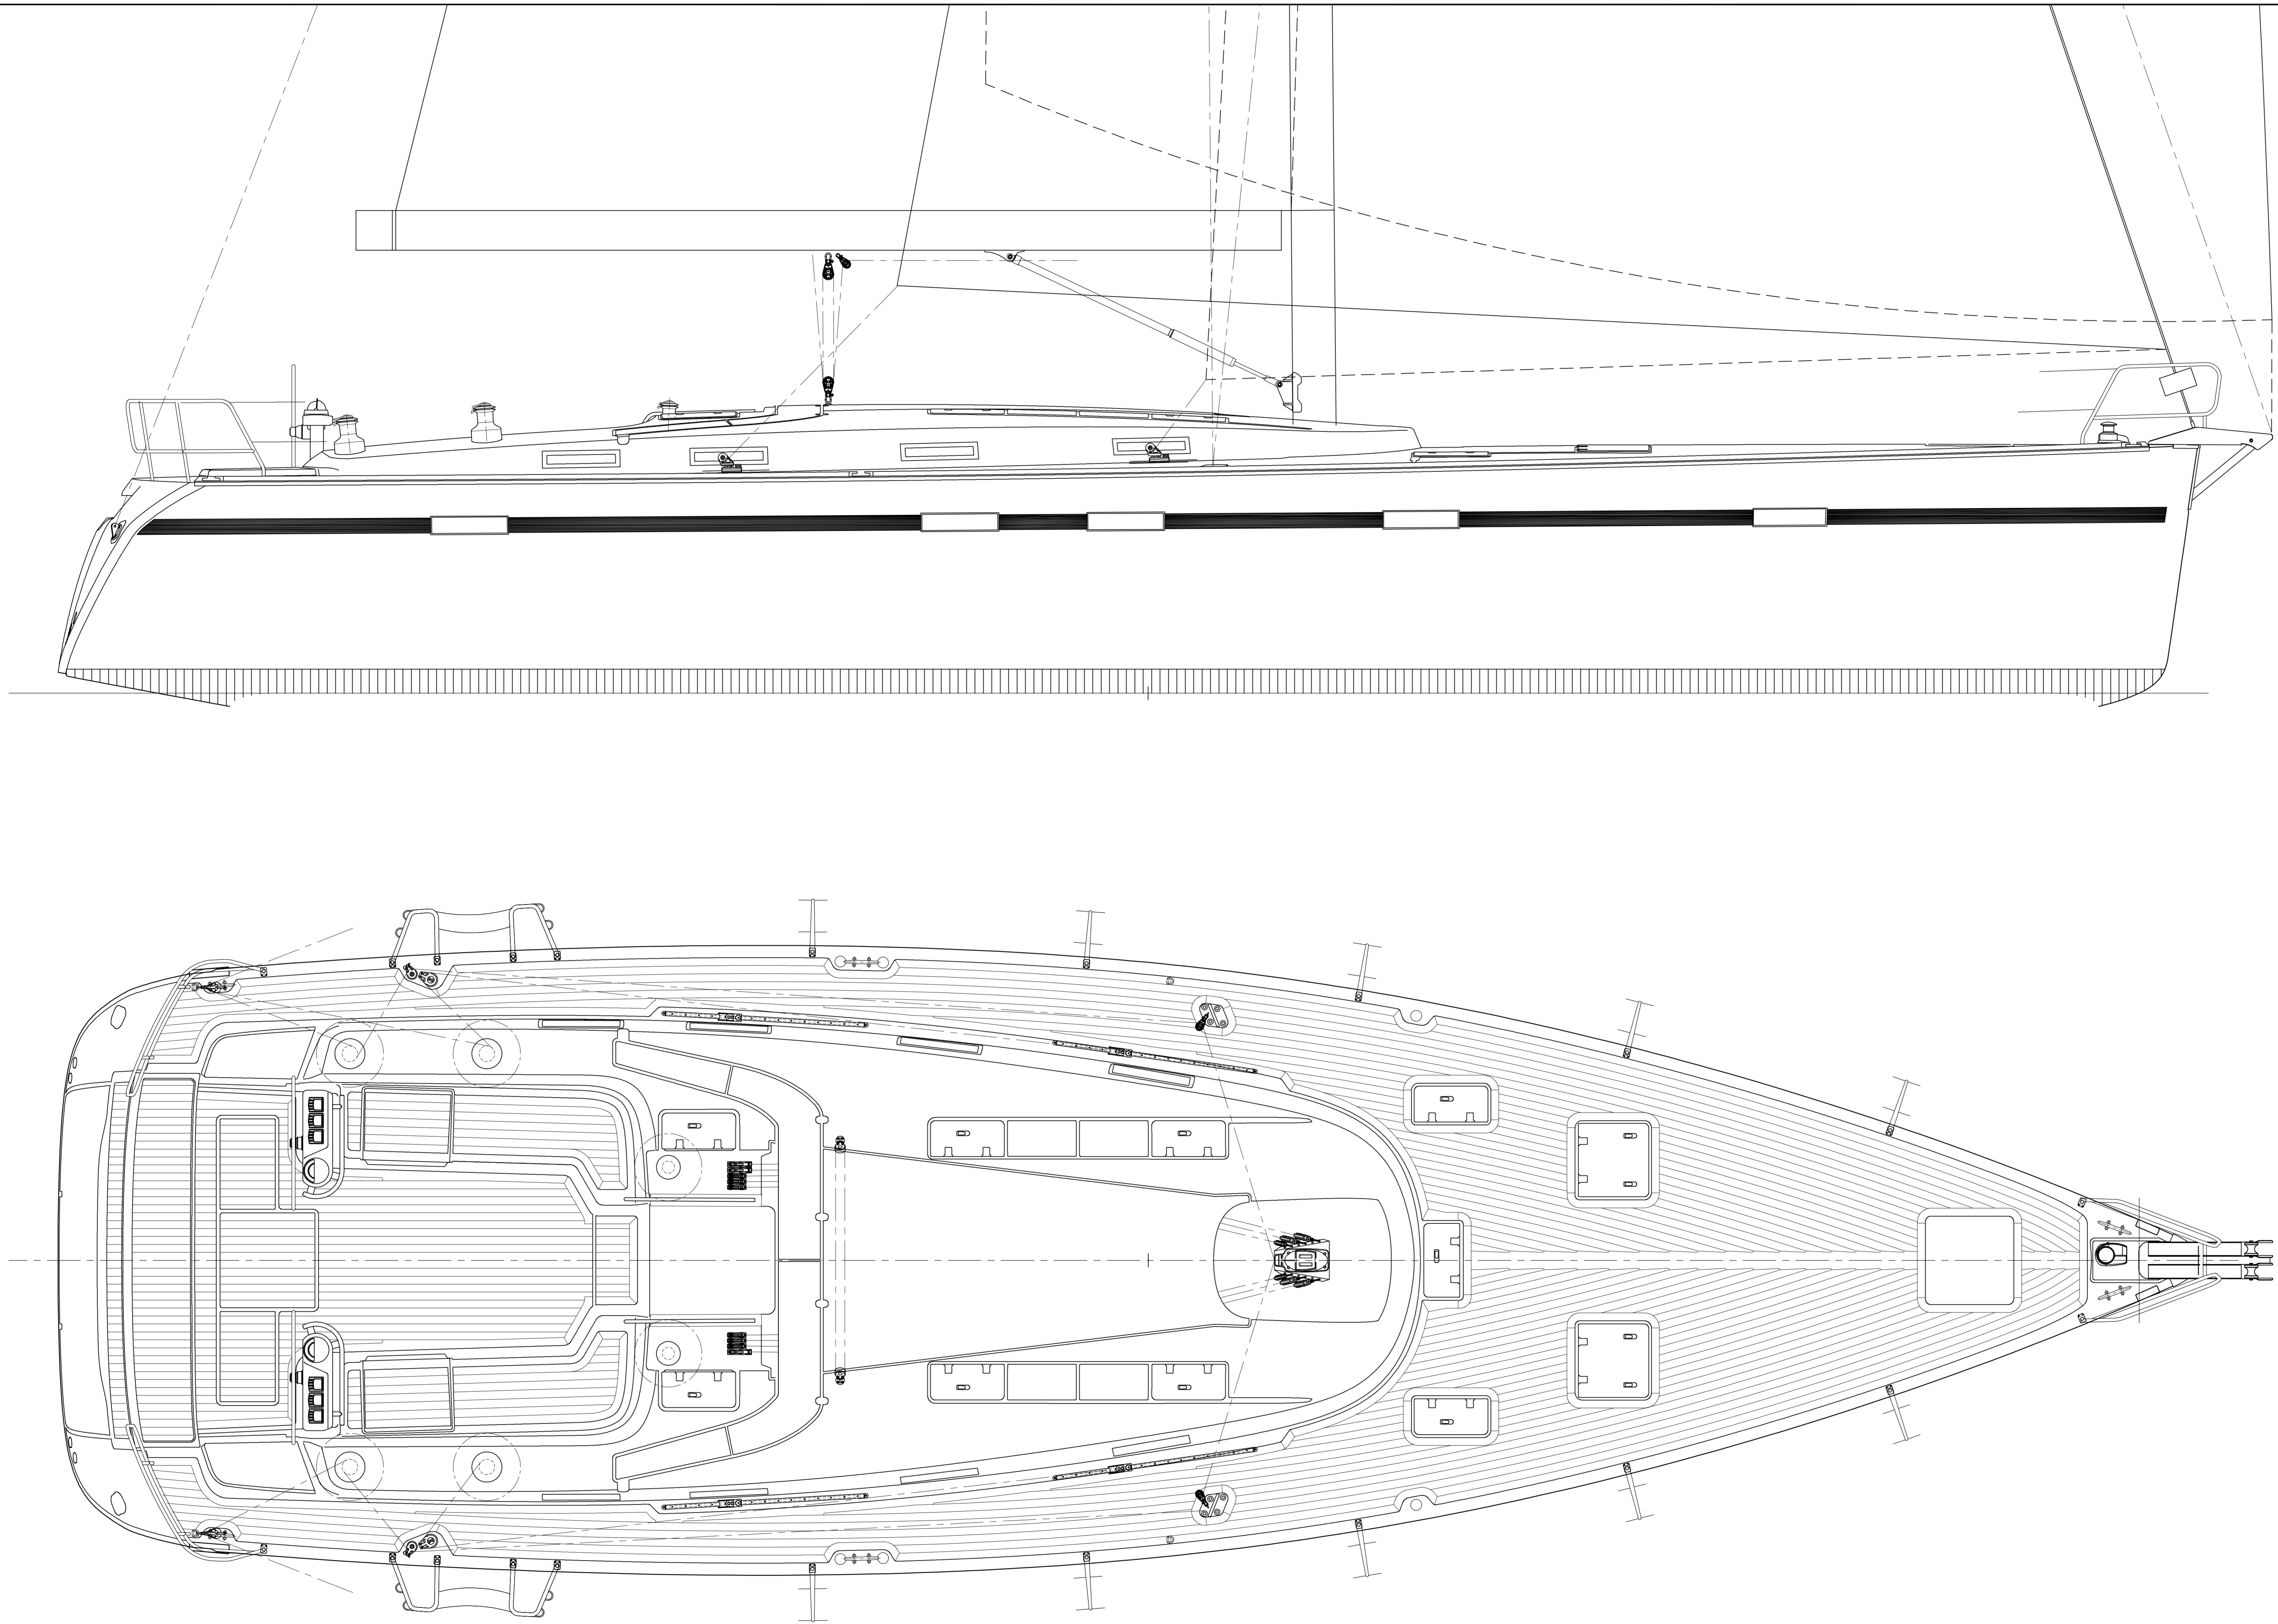

G:\673\Acad\Stage 4\Promo\673_S4_1202_B_PR DECK LAYOUT.dwg

FARR YACHT DESIGN	BAVARIA NC55	
	© 02/26/09	DESIGN No. 673
	SCALE NOT TO SCALE	DRAWING No. 1202_B