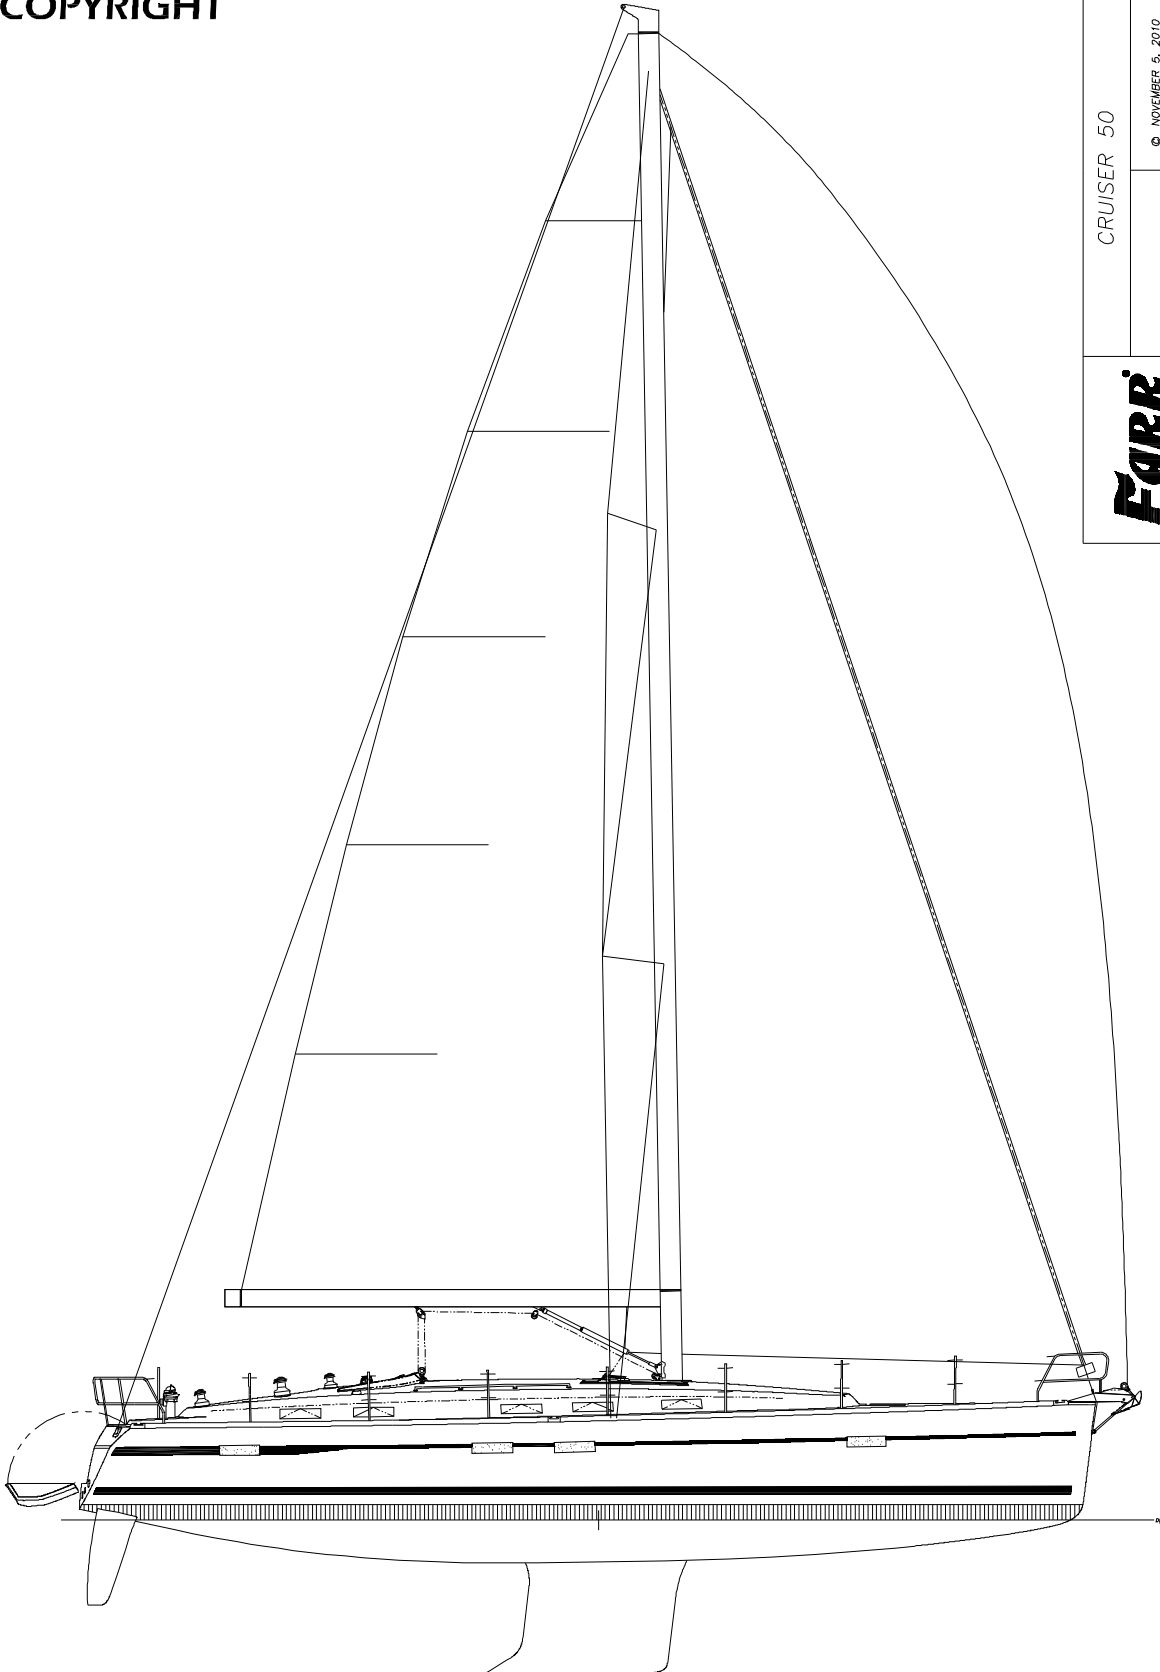

COPYRIGHT

CRUISER 50

FARR
YACHT DESIGN

© NOVEMBER 5, 2010

DESIGN No. 680

DRAWING No. 0511_A

SCALE NOT TO SCALE

TITLE 680 PROMO SAIL