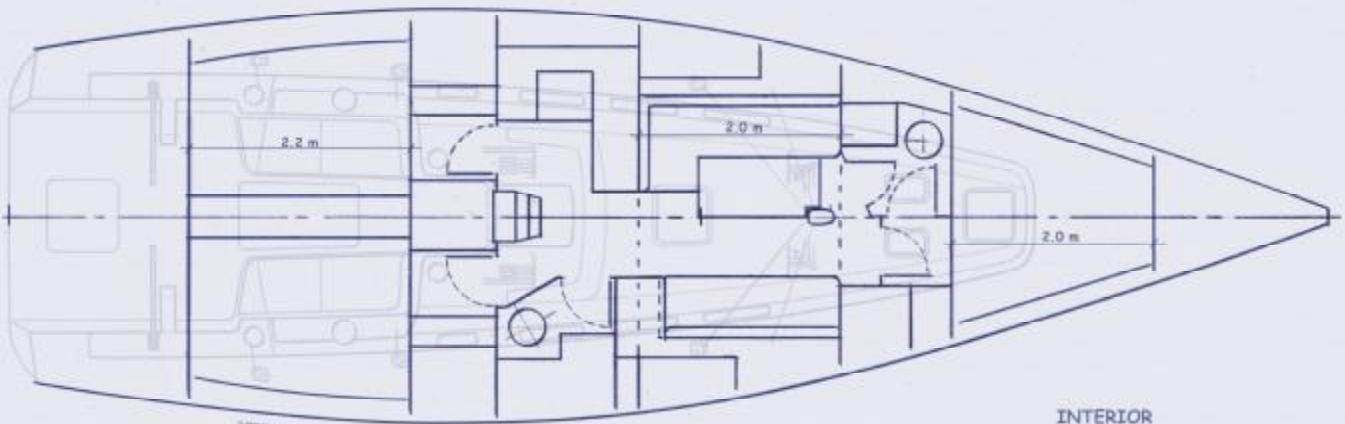

PROFILE

DECK PLAN

INTERIOR

**FINNGULF 43**  
PRELIMINARY CONCEPT

**FARR**  
YACHT DESIGN